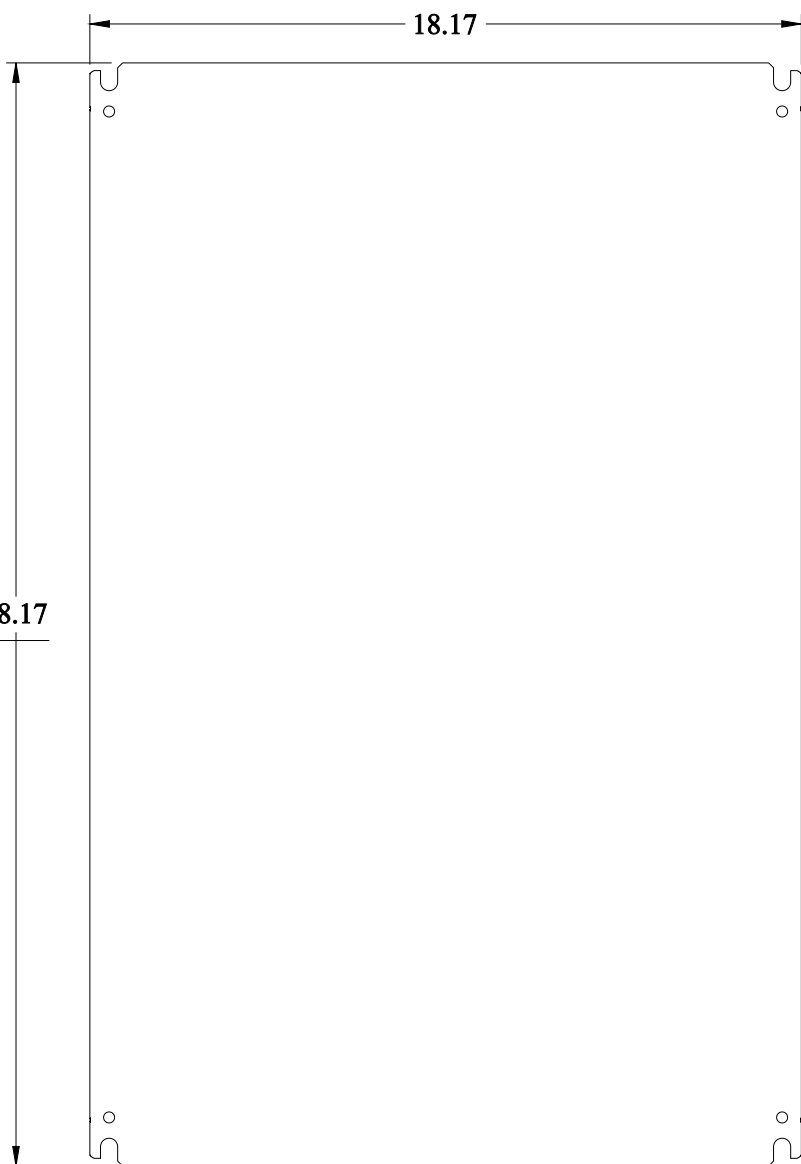

# PART No. EPG3020

for more information visit

[www.hammfg.com](http://www.hammfg.com)

Data subject to change without notice

Isometric drawing Not to Scale

## TOP VIEW

## FRONT VIEW

## SIDE VIEW