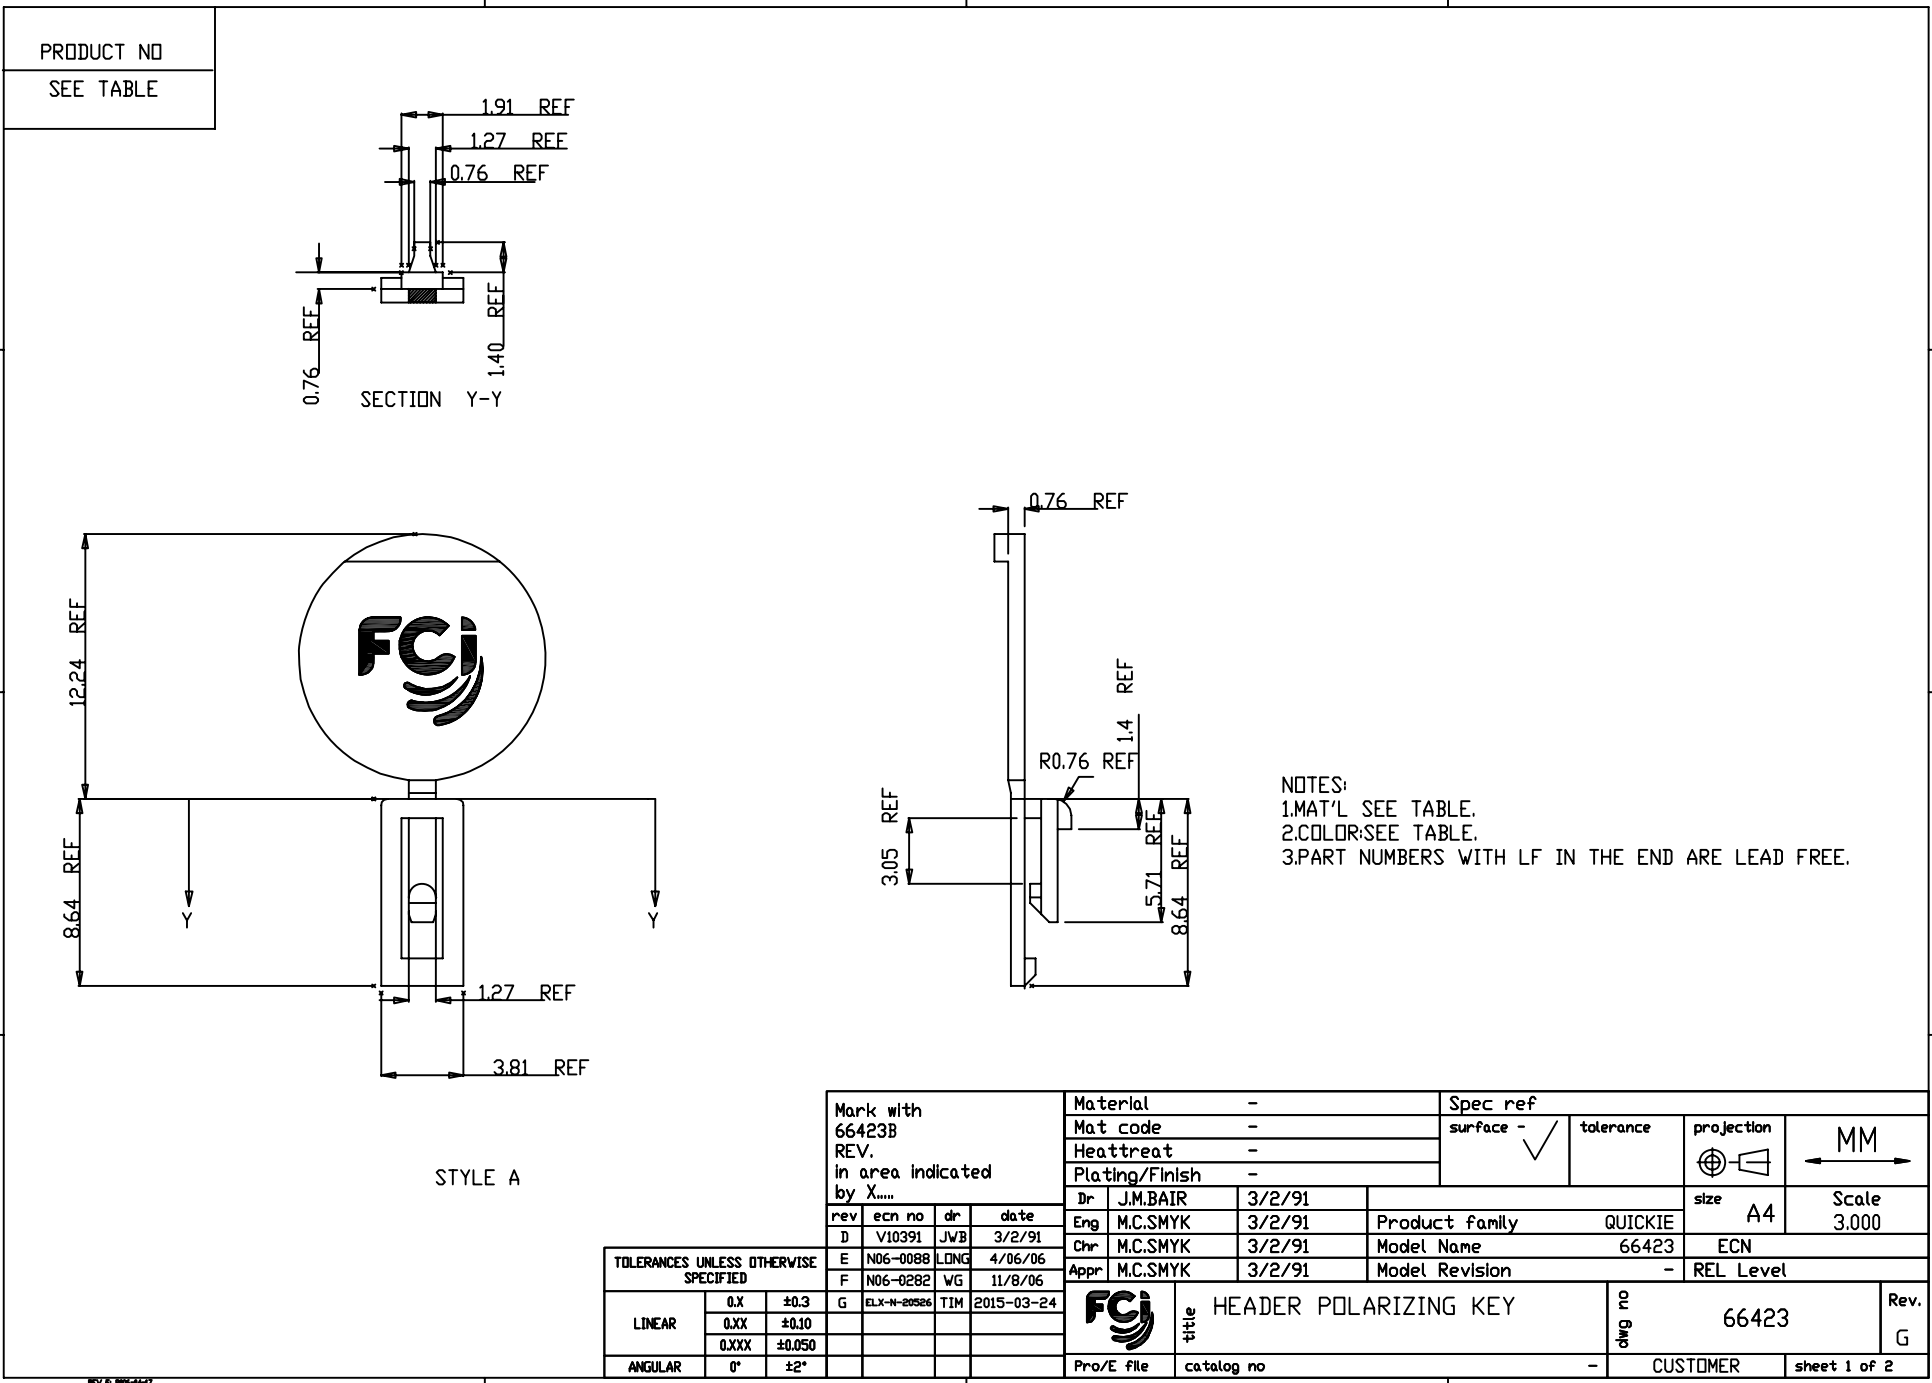

NOTES:
 1.MAT'L SEE TABLE.
 2.COLOR:SEE TABLE.
 3.PART NUMBERS WITH LF IN THE END ARE LEAD FREE.

Mark with 66423B REV. In area indicated by X....				Material -		Spec ref			
				Mat code -		surface - <input checked="" type="checkbox"/>		tolerance	
				Heatreat -				projection	
				Plating/Finish -				MM	
				Dr J.M.BAIR		3/2/91		size A4	
				Eng M.C.SMYK		3/2/91		Scale 3.000	
				Chr M.C.SMYK		3/2/91		Product family QUICKIE	
				Appr M.C.SMYK		3/2/91		Model Name 66423	
								Model Revision -	
								REL Level	
				FCI		title HEADER POLARIZING KEY		dwg no 66423	
				Pro/E file		catalog no		Rev. G	
								CUSTOMER	
								sheet 1 of 2	

TOLERANCES UNLESS OTHERWISE SPECIFIED		
LINEAR	0.X	±0.3
	0.XX	±0.10
	0.XXX	±0.050
ANGULAR	0°	±2°

rev	ecn no	dr	date
D	V10391	JWB	3/2/91
E	N06-0088	LONG	4/06/06
F	N06-0282	WG	11/8/06
G	ELX-N-20526	TIM	2015-03-24