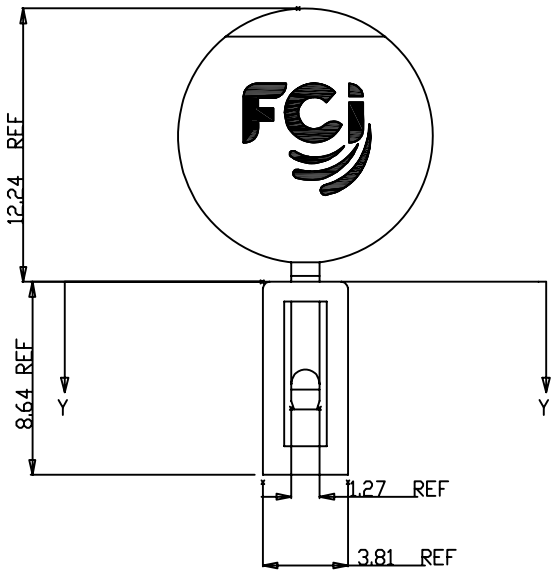

This document is the property of and embodies CONFIDENTIAL and PROPRIETARY information of FCI. No part of the information shown on this document may be used in any way or disclosed to others without the written consent of FCI. Copyright FCI.