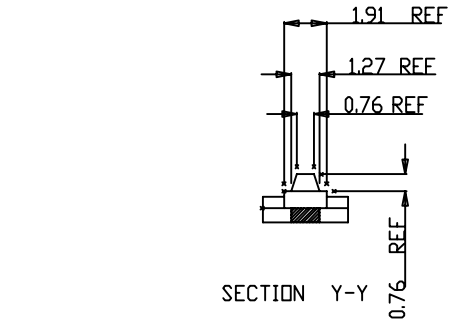

This document is the property of and embodies CONFIDENTIAL and PROPRIETARY information of FCI. No part of the information shown on this document may be used in any way or disclosed to others without the written consent of FCI. Copyright FCI.