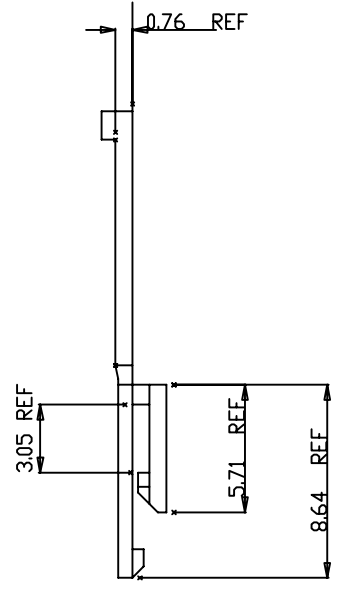

NOTES:
 1.MAT'L SEE TABLE.
 2.COLOR:SEE TABLE.
 3.PART NUMBERS WITH LF IN THE END ARE LEAD FREE.

Mark with 66423B REV. In area indicated by X....				Material -		Spec ref			
				Mat code -		surface - <input checked="" type="checkbox"/>		tolerance	
				Heatreat -				projection	
				Plating/Finish -				MM	
				Dr J.M.BAIR		3/2/91		size A4	
				Eng M.C.SMYK		3/2/91		Scale 3.000	
				Chr M.C.SMYK		3/2/91		Product family QUICKIE	
				Appr M.C.SMYK		3/2/91		Model Name 66423	
								Model Revision -	
								REL Level	
				FCI		title HEADER POLARIZING KEY		dwg no 66423	
				Pro/E file		catalog no		Rev. G	
								CUSTOMER	
								sheet 1 of 2	

TOLERANCES UNLESS OTHERWISE SPECIFIED		
LINEAR	0.X	±0.3
	0.XX	±0.10
	0.XXX	±0.050
ANGULAR	0°	±2°

rev	ecn no	dr	date
D	V10391	JWB	3/2/91
E	N06-0088	LONG	4/06/06
F	N06-0282	WG	11/8/06
G	ELX-N-20526	TIM	2015-03-24

Material	-	Spec ref			
Mat code	-	surface	- ✓	tolerance	projection
Heatreat	-			⊕	MM
Plating/Finish	-			⊕	↔
Dr	J.M.BAIR	3/2/91	size	A4	Scale
Eng	M.C.SMYK	3/2/91	Product family	-	3.000
Chr	M.C.SMYK	3/2/91	Model Name	66423b	ECN
Appr	M.C.SMYK	3/2/91	Model Revision	-	REL Level
	title	HEADER POLARIZING KEY			Rev.
Pro/E file	catalog no	-	dwg no	66423	G
			CUSTOMER	sheet 2 of 2	