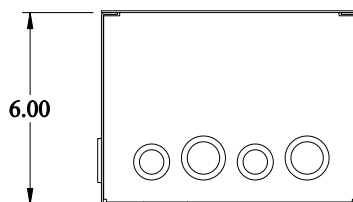

PART No. CSKO1086

for more information visit

www.hammfg.com

Data subject to change without notice

Isometric drawing Not to Scale

TOP VIEW

ISOMETRIC VIEW

SIDE VIEW

FRONT VIEW

SIDE VIEW

BOTTOM VIEW