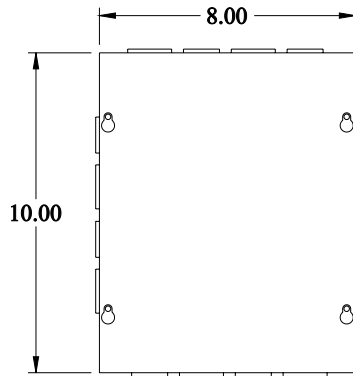

PART No. CSKO1086

for more information visit

www.hammfg.com

Data subject to change without notice

Isometric drawing Not to Scale

TOP VIEW

ISOMETRIC VIEW

SIDE VIEW

FRONT VIEW

SIDE VIEW

BOTTOM VIEW