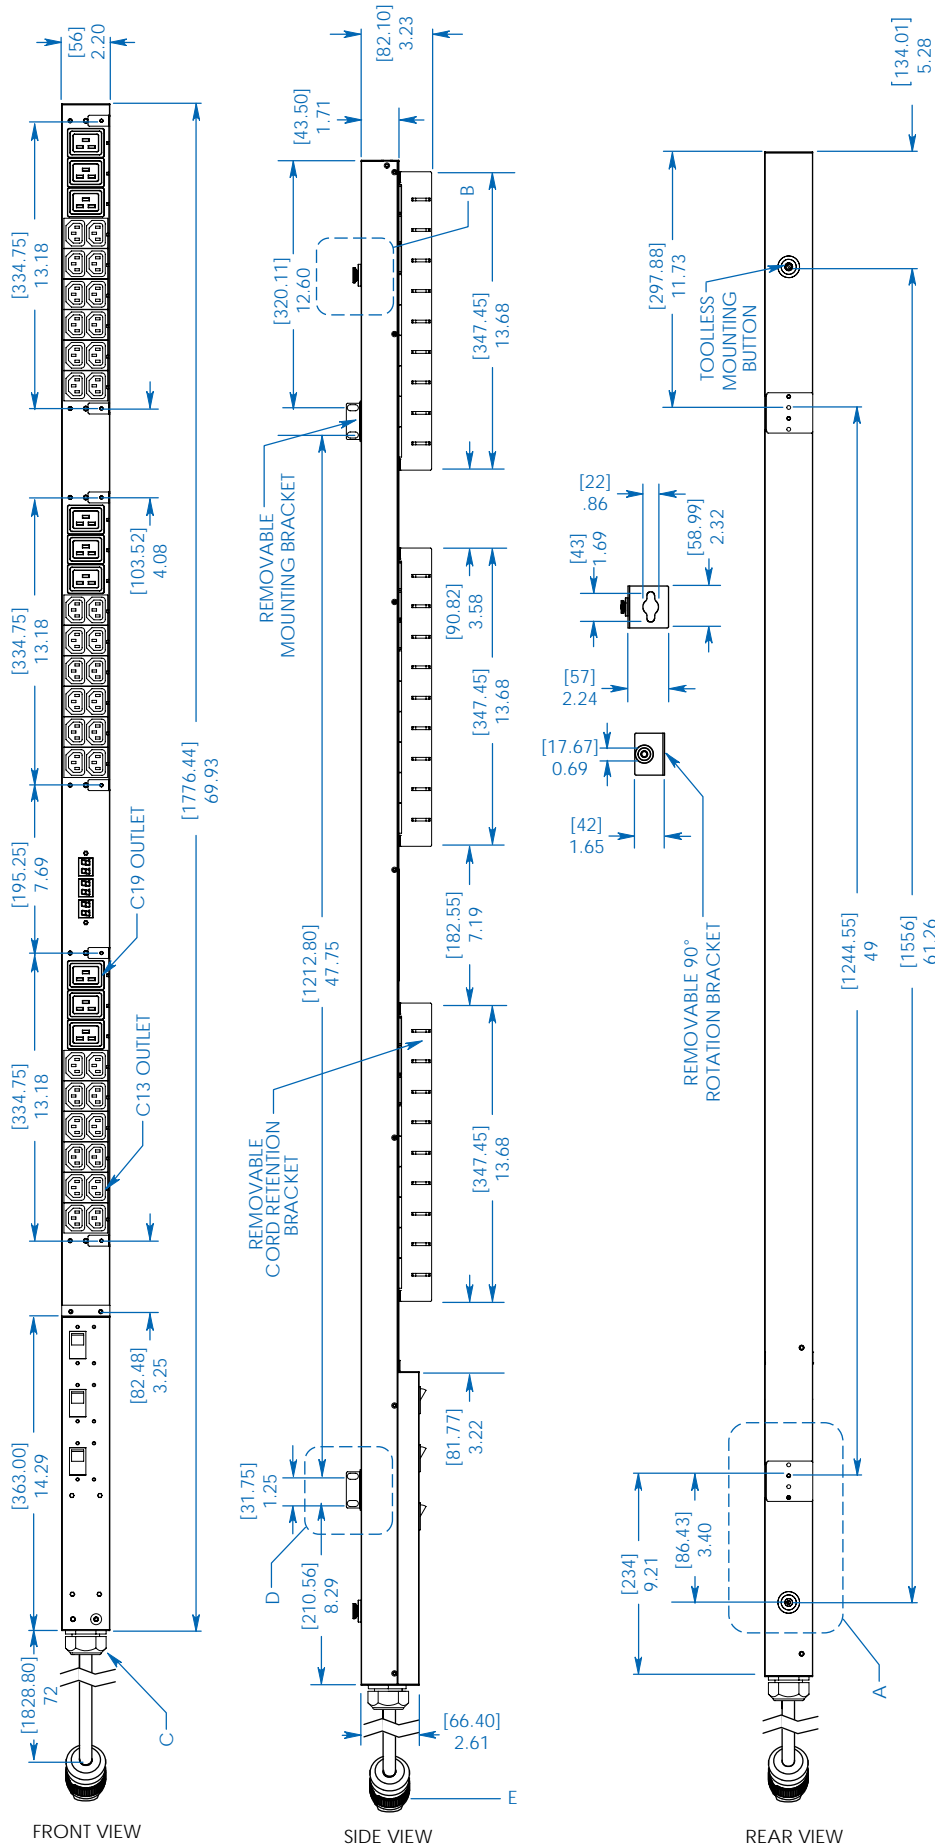

Note: Installed 17.67 mm toolless mounting buttons can be replaced with included 14.17 mm buttons for additional compatibility.

Digital Load Meter: The load for the bank corresponding to each phase is displayed separately for easy reference.

Specifications

Model	PDU3MV6H50
Voltage	208V (3-Phase Input/Single-Phase Output)
Frequency	50/60Hz
Load Capacity	12.6kW
Input Plug	Hubbell CS8365C (50A, 3-Pole, 4-Wire)
Input Cord Length	6 ft.
Outlets	45 (36 C13 / 9 C19)
Primary Mounting Option	0U (Vertical) Rackmount
Unit Weight & Dimensions	14.5 lbs / 70 x 2.65 x 2.2 in. <i>See next page for detailed unit measurements.</i>
Certifications	Tested to UL 60950-1 (US & Canada), NOM (Mexico), FCC Class A, RoHS

Tripp Lite has a policy of continuous improvement. Specifications are subject to change without notice.

- Distributes power to 45 outlets (12 C13 and 3 C19 per phase)
- Displays load for any output phase in real time
- Perfect for rackmount server, network and telecom applications

SEE NEXT PAGE FOR DETAILED UNIT MEASUREMENTS

1111 W. 35th Street
Chicago, IL 60609 USA
773.869.1234
www.tripplite.com

Dimensions: [mm] INCHES

Tripp Lite has a policy of continuous improvement. Specifications are subject to change without notice.