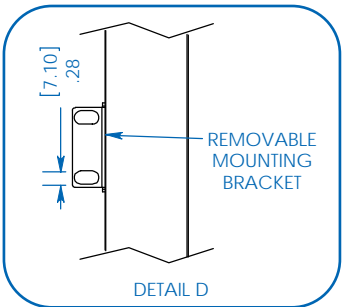

Specifications

Model	PDU3MV6H50
Voltage	208V (3-Phase Input/Single-Phase Output)
Frequency	50/60Hz
Load Capacity	12.6kW
Input Plug	Hubbell CS8365C (50A, 3-Pole, 4-Wire)
Input Cord Length	6 ft.
Outlets	45 (36 C13 / 9 C19)
Primary Mounting Option	0U (Vertical) Rackmount
Unit Weight & Dimensions	14.5 lbs / 70 x 2.65 x 2.2 in. <i>See next page for detailed unit measurements.</i>
Certifications	Tested to UL 60950-1 (US & Canada), NOM (Mexico), FCC Class A, RoHS

Tripp Lite has a policy of continuous improvement. Specifications are subject to change without notice.

- Distributes power to 45 outlets (12 C13 and 3 C19 per phase)
- Displays load for any output phase in real time
- Perfect for rackmount server, network and telecom applications

SEE NEXT PAGE FOR DETAILED UNIT MEASUREMENTS

1111 W. 35th Street
Chicago, IL 60609 USA
773.869.1234
www.tripplite.com

Dimensions: [mm] INCHES

Tripp Lite has a policy of continuous improvement. Specifications are subject to change without notice.