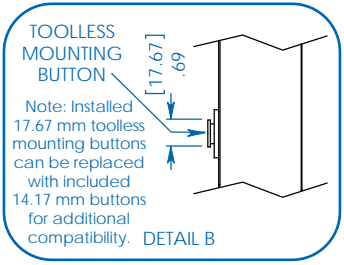

Note: Installed 17.67 mm toolless mounting buttons can be replaced with included 14.17 mm buttons for additional compatibility.

Digital Load Meter: The load for the bank corresponding to each phase is displayed separately for easy reference.

Specifications

Model	PDU3MV6H50
Voltage	208V (3-Phase Input/Single-Phase Output)
Frequency	50/60Hz
Load Capacity	12.6kW
Input Plug	Hubbell CS8365C (50A, 3-Pole, 4-Wire)
Input Cord Length	6 ft.
Outlets	45 (36 C13 / 9 C19)
Primary Mounting Option	0U (Vertical) Rackmount
Unit Weight & Dimensions	14.5 lbs / 70 x 2.65 x 2.2 in. <i>See next page for detailed unit measurements.</i>
Certifications	Tested to UL 60950-1 (US & Canada), NOM (Mexico), FCC Class A, RoHS

SEE NEXT PAGE FOR DETAILED UNIT MEASUREMENTS

1111 W. 35th Street
Chicago, IL 60609 USA
773.869.1234
www.tripplite.com

Dimensions: [mm] INCHES

Tripp Lite has a policy of continuous improvement. Specifications are subject to change without notice.