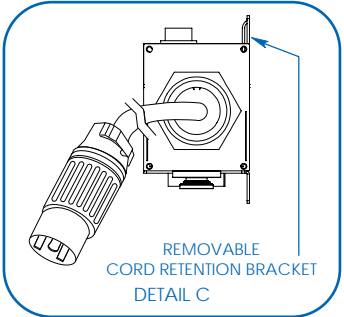

Dimensions: [mm] INCHES

Tripp Lite has a policy of continuous improvement. Specifications are subject to change without notice.

MODEL:
PDU3MV6H50

TRIPP-LITE

1111 W. 35th Street
Chicago, IL 60609 USA
773.869.1234
www.tripplite.com