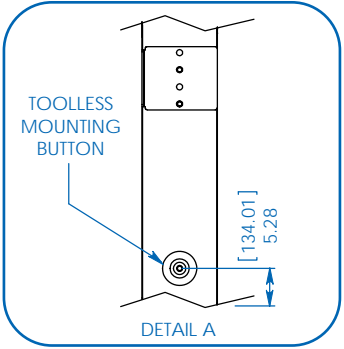

Note: Installed 17.67 mm toolless mounting buttons can be replaced with included 14.17 mm buttons for additional compatibility.

Digital Load Meter: The load for the bank corresponding to each phase is displayed separately for easy reference.

Specifications

Model	PDU3MV6H50
Voltage	208V (3-Phase Input/Single-Phase Output)
Frequency	50/60Hz
Load Capacity	12.6kW
Input Plug	Hubbell CS8365C (50A, 3-Pole, 4-Wire)
Input Cord Length	6 ft.
Outlets	45 (36 C13 / 9 C19)
Primary Mounting Option	0U (Vertical) Rackmount
Unit Weight & Dimensions	14.5 lbs / 70 x 2.65 x 2.2 in. <i>See next page for detailed unit measurements.</i>
Certifications	Tested to UL 60950-1 (US & Canada), NOM (Mexico), FCC Class A, RoHS

Tripp Lite has a policy of continuous improvement. Specifications are subject to change without notice.

- Distributes power to 45 outlets (12 C13 and 3 C19 per phase)
- Displays load for any output phase in real time
- Perfect for rackmount server, network and telecom applications

SEE NEXT PAGE FOR DETAILED UNIT MEASUREMENTS

1111 W. 35th Street
Chicago, IL 60609 USA
773.869.1234
www.tripplite.com

Dimensions: [mm] INCHES

Tripp Lite has a policy of continuous improvement. Specifications are subject to change without notice.