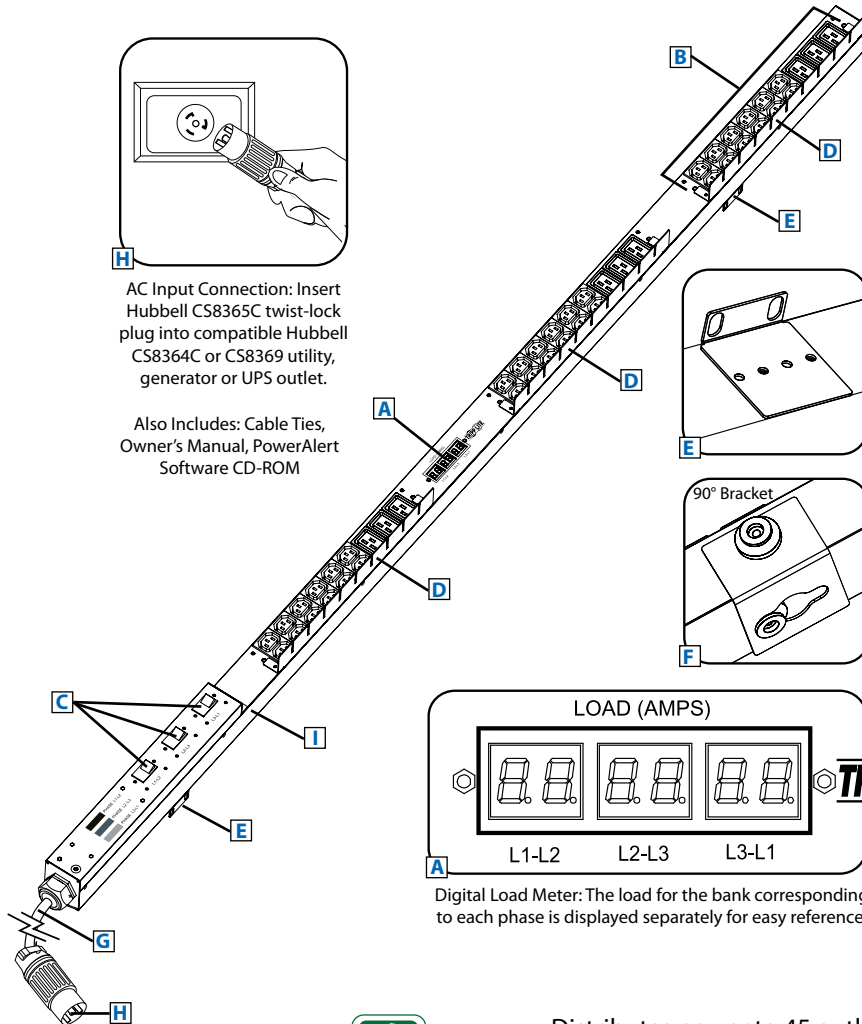

Digital
Load Meter

0U
Rackmount

Toolless
Mounting
Buttons

- A** Digital Load Meter
- B** C13 and C19 Outlets
- C** 20A 2-Pole Hydraulic Magnetic Circuit Breakers
- D** Removable Cord Retention Brackets
- E** Removable Mounting Brackets
- F** Toolless Mounting Buttons with Removable 90° Rotation Brackets
- G** 6-ft. Input Power Cord
- H** Hubbell CS8365C Twist-Lock Input Plug
- I** Durable Metal Case

AC Input Connection: Insert Hubbell CS8365C twist-lock plug into compatible Hubbell CS8364C or CS8369 utility, generator or UPS outlet.

Also Includes: Cable Ties, Owner's Manual, PowerAlert Software CD-ROM

Note: Installed 17.67 mm toolless mounting buttons can be replaced with included 14.17 mm buttons for additional compatibility.

Digital Load Meter: The load for the bank corresponding to each phase is displayed separately for easy reference.

Specifications

Model	PDU3MV6H50
Voltage	208V (3-Phase Input/Single-Phase Output)
Frequency	50/60Hz
Load Capacity	12.6kW
Input Plug	Hubbell CS8365C (50A, 3-Pole, 4-Wire)
Input Cord Length	6 ft.
Outlets	45 (36 C13 / 9 C19)
Primary Mounting Option	0U (Vertical) Rackmount
Unit Weight & Dimensions	14.5 lbs / 70 x 2.65 x 2.2 in. <i>See next page for detailed unit measurements.</i>
Certifications	Tested to UL 60950-1 (US & Canada), NOM (Mexico), FCC Class A, RoHS