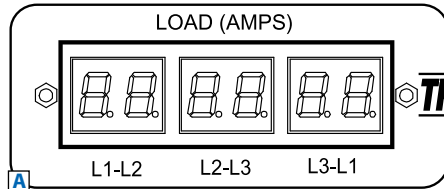

Digital Load Meter: The load for the bank corresponding to each phase is displayed separately for easy reference.

Specifications

Model	PDU3MV6H50
Voltage	208V (3-Phase Input/Single-Phase Output)
Frequency	50/60Hz
Load Capacity	12.6kW
Input Plug	Hubbell CS8365C (50A, 3-Pole, 4-Wire)
Input Cord Length	6 ft.
Outlets	45 (36 C13 / 9 C19)
Primary Mounting Option	0U (Vertical) Rackmount
Unit Weight & Dimensions	14.5 lbs / 70 x 2.65 x 2.2 in. <i>See next page for detailed unit measurements.</i>
Certifications	Tested to UL 60950-1 (US & Canada), NOM (Mexico), FCC Class A, RoHS

Tripp Lite has a policy of continuous improvement. Specifications are subject to change without notice.

- Distributes power to 45 outlets (12 C13 and 3 C19 per phase)
- Displays load for any output phase in real time
- Perfect for rackmount server, network and telecom applications

SEE NEXT PAGE FOR DETAILED UNIT MEASUREMENTS