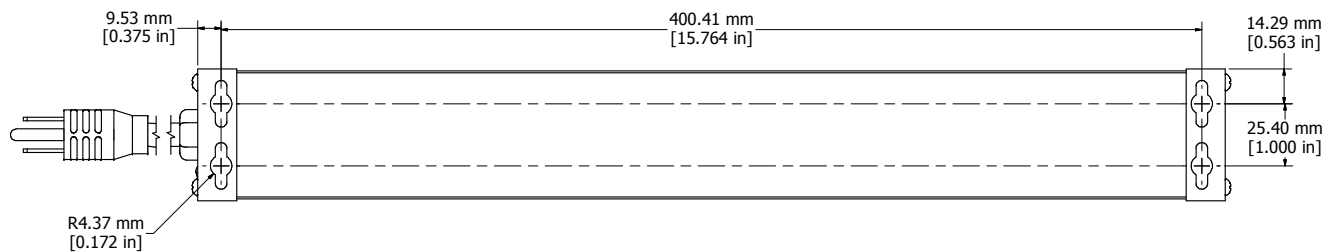

ASSEMBLY - VIEW FROM TOP

ISOMETRIC VIEW

ASSEMBLY - VIEW FROM SIDE

SECTION A-A

ASSEMBLY - VIEW FROM BOTTOM

1584H6**RA
Finish - Top - Black Painted Steel
Bottom - Aluminum Extrusion
Rated - 120 VAC, 60 Hz, 15 Amps
Approvals - CSA Certified Standards C22.2 (No. 21-95, 42-99)
- UL Listed, Standard UL1363
Cord Length
1584H6A1RA - 6' Foot Power Cord (NEMA 5-15P)
1584H6B1RA - 15' Foot Power Cord (NEMA 5-15P)