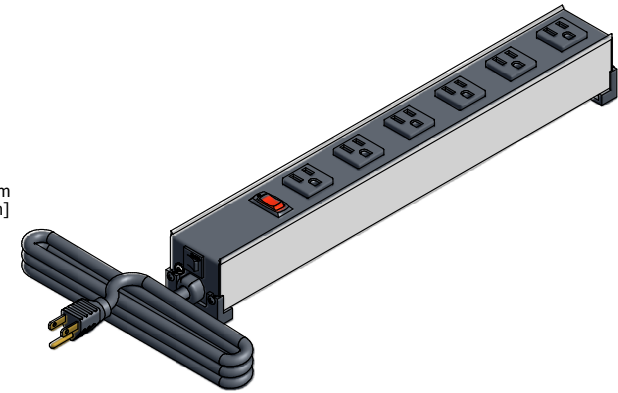

ASSEMBLY - VIEW FROM TOP

ISOMETRIC VIEW

ASSEMBLY - VIEW FROM SIDE

SECTION A-A

ASSEMBLY - VIEW FROM BOTTOM

1584H6**RA
Finish - Top - Black Painted Steel
Bottom - Aluminum Extrusion
Rated - 120 VAC, 60 Hz, 15 Amps
Approvals - CSA Certified Standards C22.2 (No. 21-95, 42-99)
- UL Listed, Standard UL1363
Cord Length
1584H6A1RA - 6' Foot Power Cord (NEMA 5-15P)
1584H6B1RA - 15' Foot Power Cord (NEMA 5-15P)