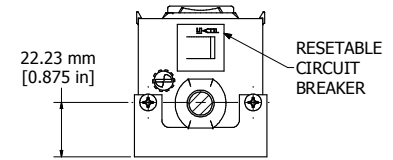

ASSEMBLY - VIEW FROM TOP

ISOMETRIC VIEW

ASSEMBLY - VIEW FROM SIDE

SECTION A-A

ASSEMBLY - VIEW FROM BOTTOM

1584H6**RA
Finish - Top - Black Painted Steel
Bottom - Aluminum Extrusion
Rated - 120 VAC, 60 Hz, 15 Amps
Approvals - CSA Certified Standards C22.2 (No. 21-95, 42-99)
- UL Listed, Standard UL1363
Cord Length
1584H6A1RA - 6' Foot Power Cord (NEMA 5-15P)
1584H6B1RA - 15' Foot Power Cord (NEMA 5-15P)