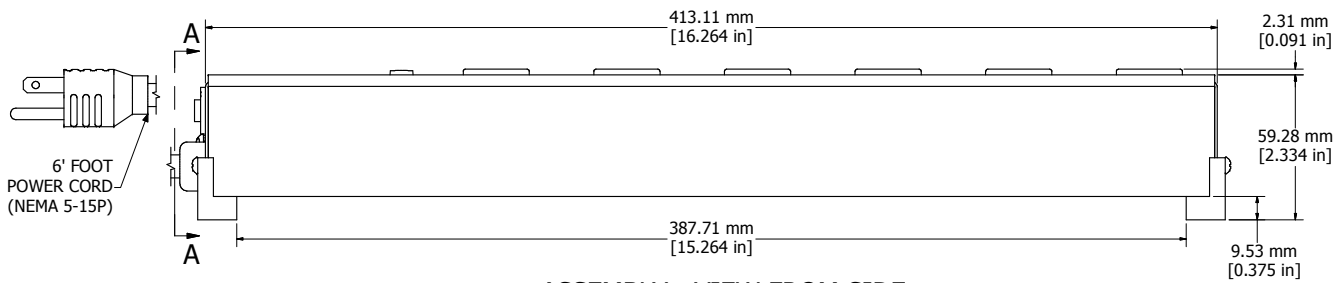

ASSEMBLY - VIEW FROM TOP

ISOMETRIC VIEW

ASSEMBLY - VIEW FROM SIDE

SECTION A-A

ASSEMBLY - VIEW FROM BOTTOM

1584H6**RA
Finish - Top - Black Painted Steel
Bottom - Aluminum Extrusion
Rated - 120 VAC, 60 Hz, 15 Amps
Approvals - CSA Certified Standards C22.2 (No. 21-95, 42-99)
- UL Listed, Standard UL1363
Cord Length
1584H6A1RA - 6' Foot Power Cord (NEMA 5-15P)
1584H6B1RA - 15' Foot Power Cord (NEMA 5-15P)