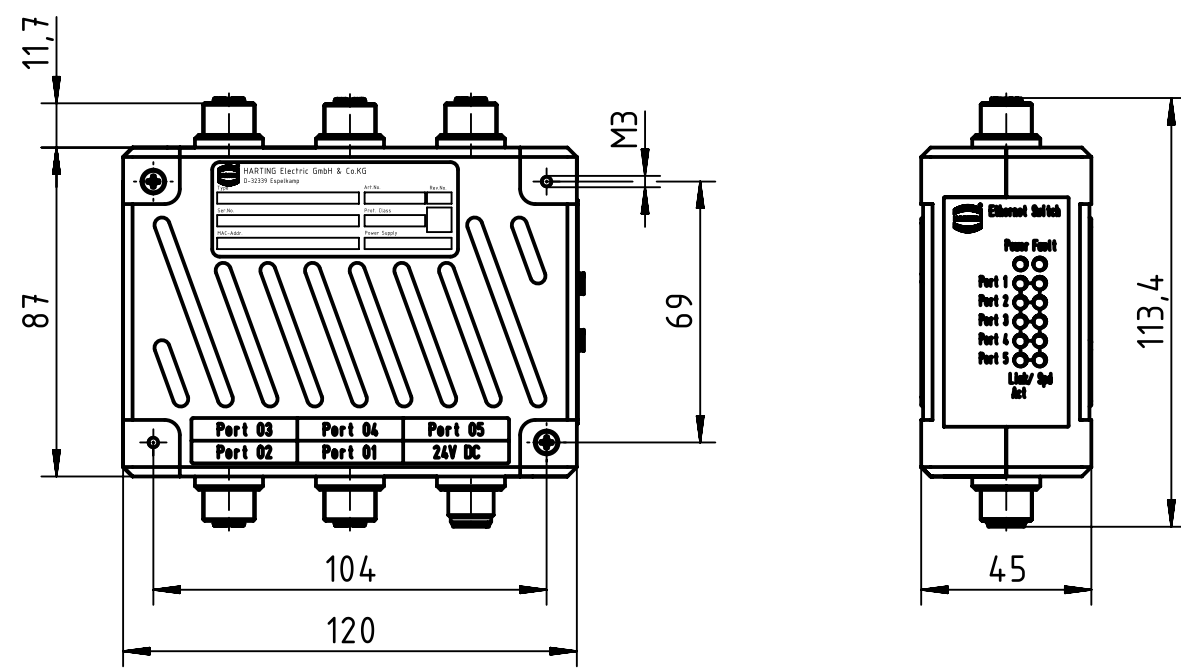

1 2 3 4 5 6

A

B

C

D

	All Dimensions in mm Original Size DIN A4		Scale 1:2	Free size tol.		Ref. Sub.			
		All rights reserved Department EL PD - DE		Created by ILJIN	Inspected by LOETKEMANN	Standardisation TIEMANNA	Date 2013-07-30	State Final Release	
HARTING Electric GmbH & Co. KG D-32339 Espelkamp				Title Ha-VIS mCon 7050-B1V			Doc-Key / ECM-Nr. 100170303/UGD/004/A 500000064671		
				Type TB	Number 20 70 305 4943			Rev. A	Page 1/1