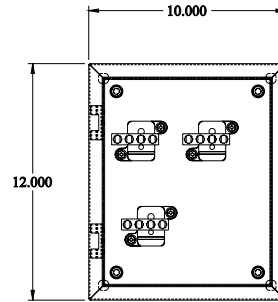

PART No. CN4SB73

for more information visit
www.hammfg.com

Data subject to change without notice

Isometric drawing Not to Scale

INNER PANEL

BACK VIEW

LEFT SIDE VIEW

TOP VIEW

FRONT VIEW - COVER REMOVED

ISOMETRIC VIEW

RIGHT SIDE VIEW

BOTTOM VIEW