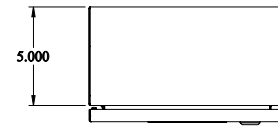

PART No. CN4SB73

for more information visit
www.hammfg.com

Data subject to change without notice

Isometric drawing Not to Scale

INNER PANEL

BACK VIEW

LEFT SIDE VIEW

TOP VIEW

FRONT VIEW - COVER REMOVED

ISOMETRIC VIEW

RIGHT SIDE VIEW

BOTTOM VIEW