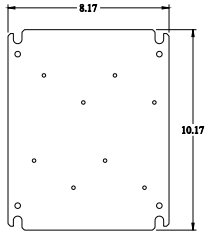

PART No. CN4SB73

for more information visit
www.hammfg.com

Data subject to change without notice

Isometric drawing Not to Scale

INNER PANEL

BACK VIEW

LEFT SIDE VIEW

TOP VIEW

FRONT VIEW - COVER REMOVED

ISOMETRIC VIEW

RIGHT SIDE VIEW

BOTTOM VIEW