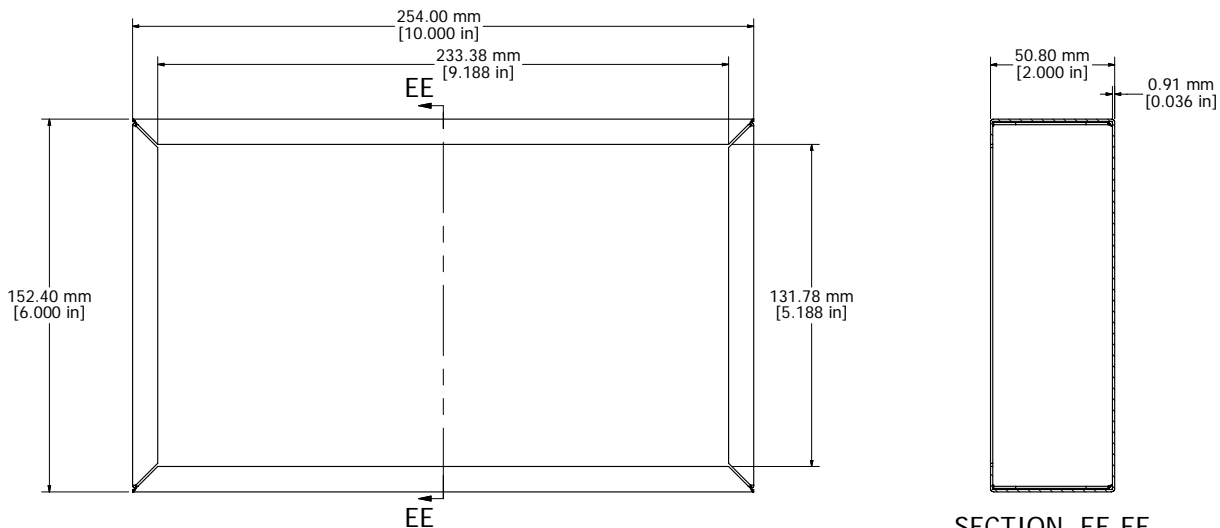

1431-16 OR 1431-16BK3 - VIEW FROM TOP (SOLD SEPERATELY)

1441-16 OR 1441-16BK3 - VIEW FROM TOP (SOLD SEPERATELY)

SECTION EE-EE

- CHASIS - 0.036" 20 GAUGE STEEL - ASA 61 GREY - 1441-16
- COVER - 0.036" 20 GAUGE STEEL - ASA 61 GREY - 1431-16
- CHASIS - 0.036" 20 GAUGE STEEL - BLACK - 1441-16BK3
- COVER - 0.036" 20 GAUGE STEEL - BLACK - 1431-16BK3
- SCREWS (6-32 x 1/4 SHEET METAL SCREWS) (SOLD SEPERATELY) - 1421J6