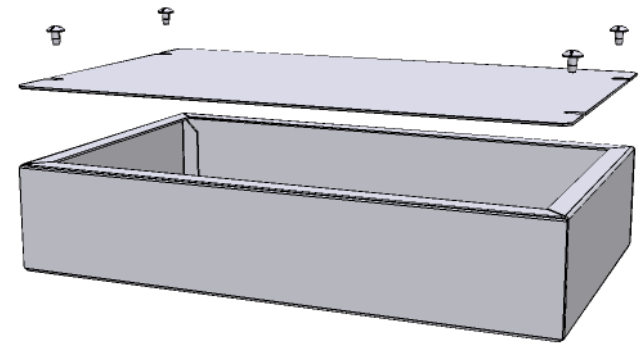

1431-16 OR 1431-16BK3 - VIEW FROM TOP (SOLD SEPERATELY)

1441-16 OR 1441-16BK3 - VIEW FROM TOP (SOLD SEPERATELY)

SECTION EE-EE

- CHASIS - 0.036" 20 GAUGE STEEL - ASA 61 GREY - 1441-16
- COVER - 0.036" 20 GAUGE STEEL - ASA 61 GREY - 1431-16
- CHASIS - 0.036" 20 GAUGE STEEL - BLACK - 1441-16BK3
- COVER - 0.036" 20 GAUGE STEEL - BLACK - 1431-16BK3
- SCREWS (6-32 x 1/4 SHEET METAL SCREWS) (SOLD SEPERATELY) - 1421J6