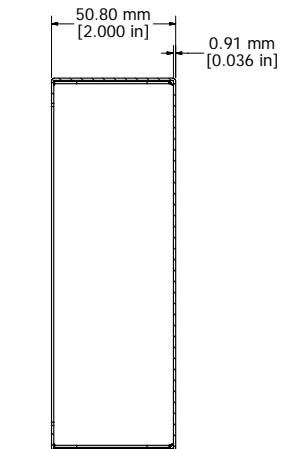

1431-16 OR 1431-16BK3 - VIEW FROM TOP (SOLD SEPERATELY)

1441-16 OR 1441-16BK3 - VIEW FROM TOP (SOLD SEPERATELY)

SECTION EE-EE

- CHASIS - 0.036" 20 GAUGE STEEL - ASA 61 GREY - 1441-16
- COVER - 0.036" 20 GAUGE STEEL - ASA 61 GREY - 1431-16
- CHASIS - 0.036" 20 GAUGE STEEL - BLACK - 1441-16BK3
- COVER - 0.036" 20 GAUGE STEEL - BLACK - 1431-16BK3
- SCREWS (6-32 x 1/4 SHEET METAL SCREWS) (SOLD SEPERATELY) - 1421J6