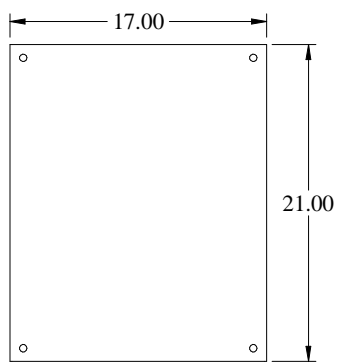

PART No. 1447SB8

for more information visit
www.hammfg.com

Data subject to change without notice

Isometric drawing Not to Scale

TOP VIEW

ISOMETRIC VIEW

INNER PANEL

BACK VIEW

SIDE VIEW

FRONT VIEW

SIDE VIEW

BOTTOM VIEW