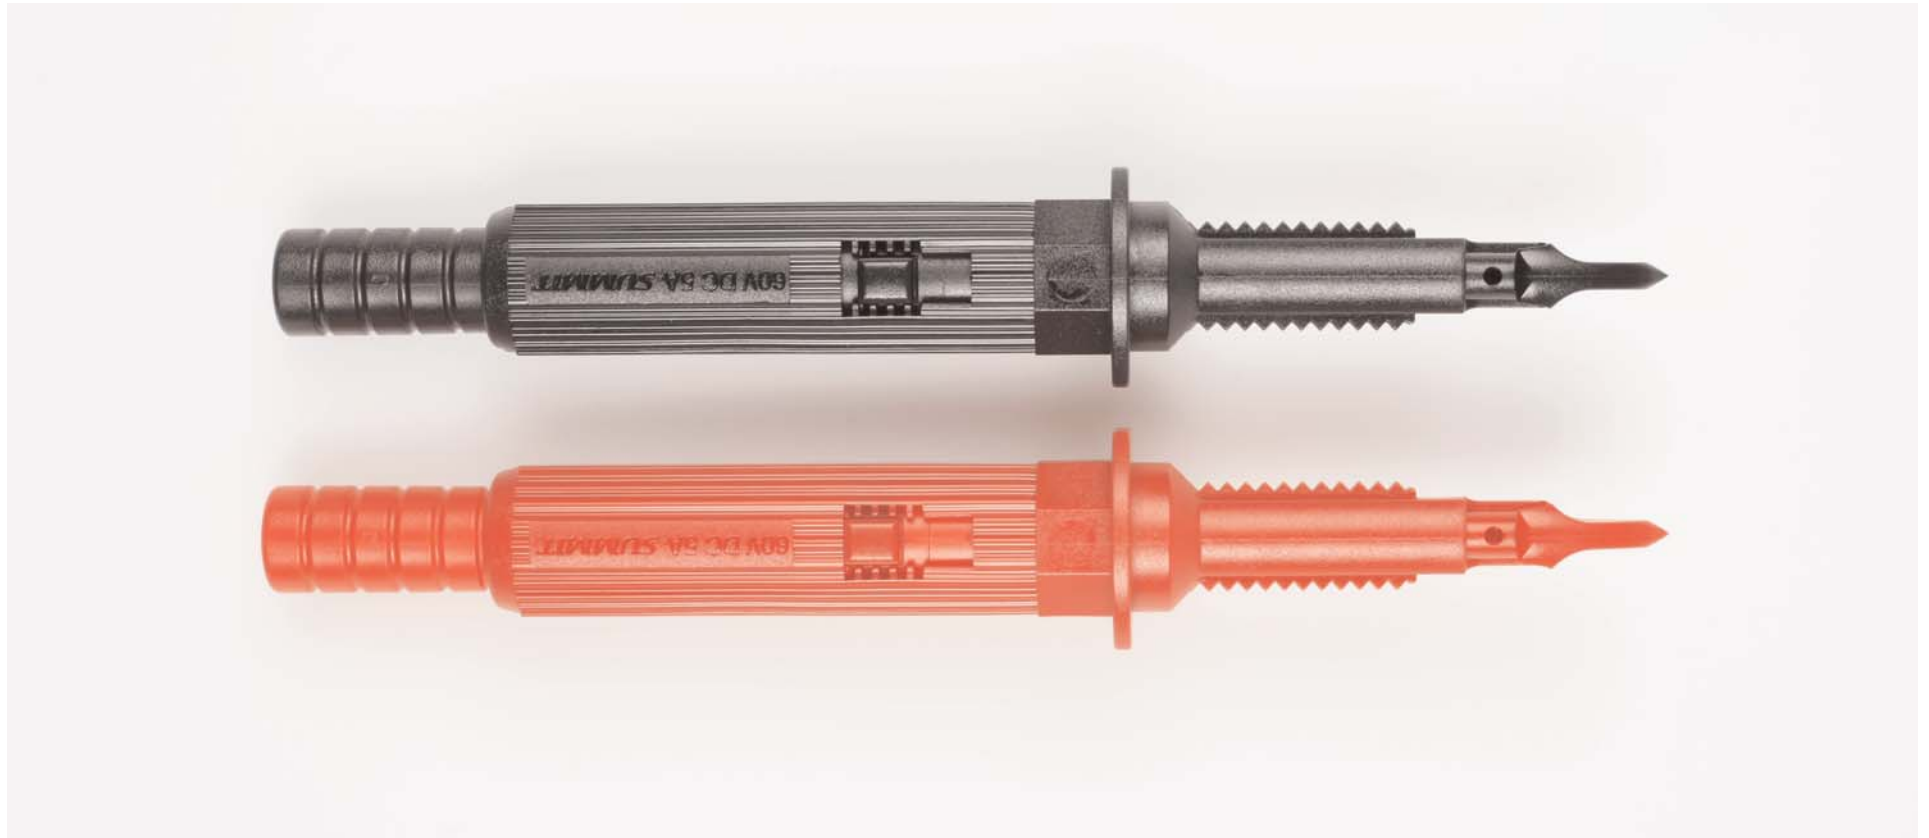

**A059**

Insulation Piercing Prod.

**Voltage / Amperage Rating**

Maximum Voltage: 60V  
Maximum Amperage: DC 5 mA

Copyright © 2007 Test Products International, Inc.

Agency Listing	Category Rating	Insulation Material	Dimensions	Type
N/A	N/A	N/A	Lead Length: N/A Prod Length: N/A Jaw Opening: N/A	0.16" (4.0mm) male Banana Plug