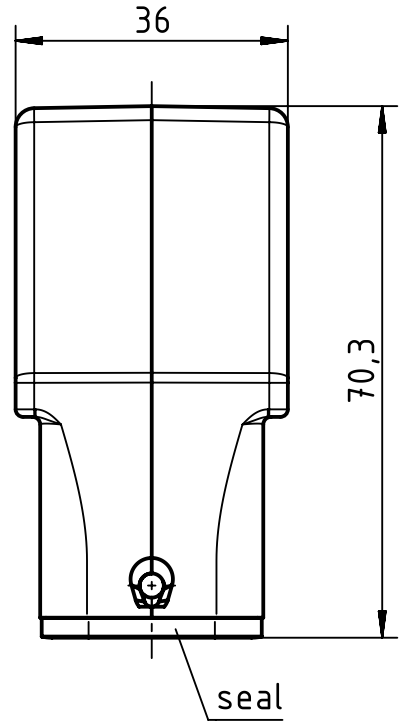

1 2 3 4 5 6

A

B

C

D

	All Dimensions in mm Original Size DIN A4		Scale 1:1	Free size tol.		Ref. Sub. TB 19 20 016 0546 v. 09.04.10		
		All rights reserved Department EL PD - DE		Created by HOLLERT	Inspected by SCHLEPP	Standardisation TIEMANNA	Date 2014-06-03	State Final Release
HARTING Electric GmbH & Co. KG D-32339 Espelkamp				Title Han A Hood Side Entry HC 2 Pegs M25			Doc-Key / ECM-Nr. 100189907/UGD/004/A 500000065280	
				Type TB	Number 19 20 016 0546		Rev. A	Page 1/1