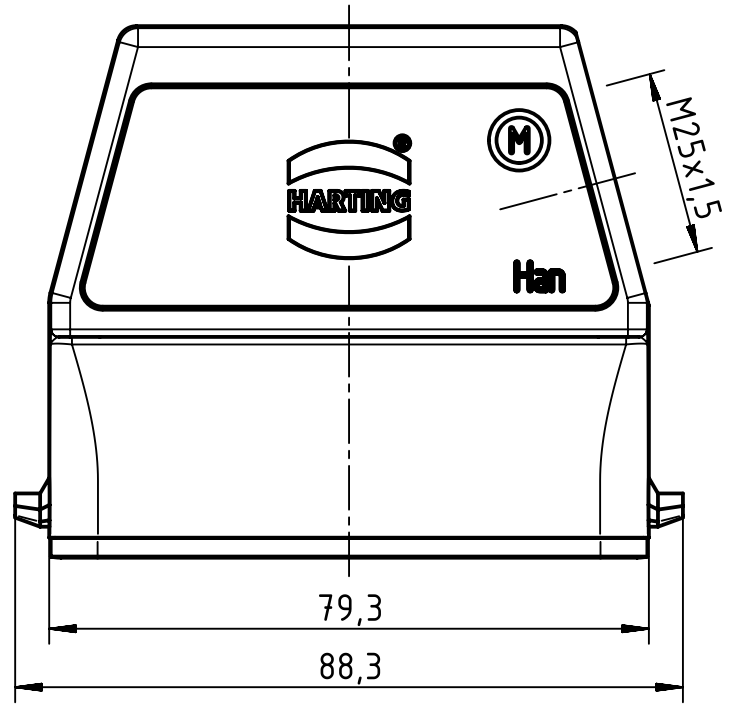

1 2 3 4 5 6

A

B

C

D

	All Dimensions in mm Original Size DIN A4		Scale 1:1	Free size tol.		Ref. Sub. TB 19 20 016 0546 v. 09.04.10		
		All rights reserved Department EL PD - DE		Created by HOLLERT	Inspected by SCHLEPP	Standardisation TIEMANNA	Date 2014-06-03	State Final Release
HARTING Electric GmbH & Co. KG D-32339 Espelkamp				Title Han A Hood Side Entry HC 2 Pegs M25			Doc-Key / ECM-Nr. 100189907/UGD/004/A 500000065280	
				Type TB	Number 19 20 016 0546		Rev. A	Page 1/1