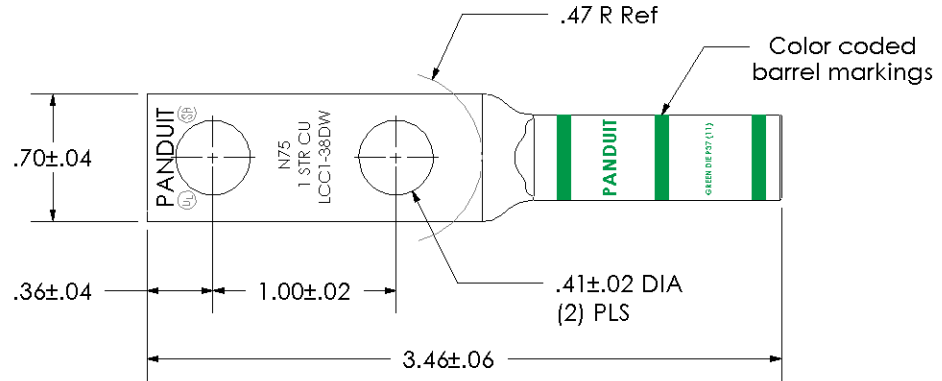

THIS COPY IS PROVIDED ON A RESTRICTED BASIS AND IS NOT TO BE USED IN ANY WAY DETRIMENTAL TO THE INTERESTS OF PANDUIT CORP.

Material	High Conductivity Seamless Copper Tube
Plating	Electro-Tin
Wire Size	1 AWG
Wire Type	Stranded Copper; Class B: Compact, Compressed or Concentric, Class C: Concentric
Wire Strip Length	1-7/16 in.
Stud Size	3/8 in.
UL Listed Wire Connector	Yes, for applications up to 35kv. Consult cable manufacturer for voltage stress relief instructions with applications greater than 2000 volts.
UL Temperature Rating	90° C
C.S.A Certified Wire Connector	Yes
Panduit Color Code on Barrel	GREEN
Panduit Die Index No. on Barrel	P37
Alternate Industry Die Index No. () on Barrel	(11)

00	9/02	SAB	DRL	RELEASED	10340
REV	DATE	BY	CHK	DESCRIPTION	ECN

PANDUIT CORP. TINLEY PARK, ILLINOIS

LCC1-38DW-E
Copper Lug - Two-Hole, Long Barrel with Window

SCALE N/A DRAWING NO / CAD FILE LCC1-38DW-CUST