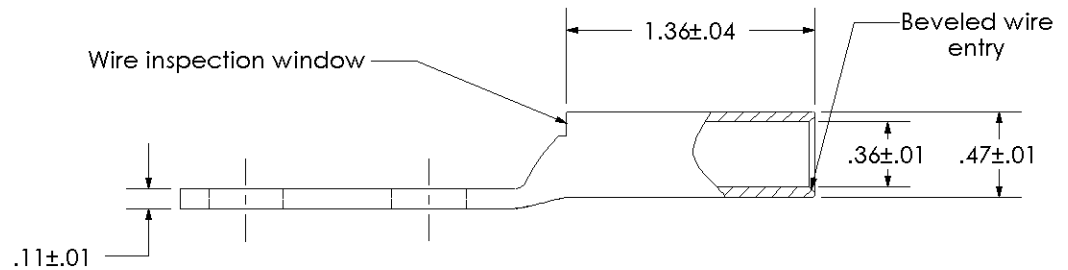

THIS COPY IS PROVIDED ON A RESTRICTED BASIS AND IS NOT TO BE USED IN ANY WAY DETRIMENTAL TO THE INTERESTS OF PANDUIT CORP.

Material	High Conductivity Seamless Copper Tube
Plating	Electro-Tin
Wire Size	1 AWG
Wire Type	Stranded Copper; Class B: Compact, Compressed or Concentric, Class C: Concentric
Wire Strip Length	1-7/16 in.
Stud Size	3/8 in.
UL Listed Wire Connector	Yes, for applications up to 35kv. Consult cable manufacturer for voltage stress relief instructions with applications greater than 2000 volts.
UL Temperature Rating	90° C
C.S.A Certified Wire Connector	Yes
Panduit Color Code on Barrel	GREEN
Panduit Die Index No. on Barrel	P37
Alternate Industry Die Index No. () on Barrel	(11)

00	9/02	SAB	DRL	RELEASED	10340
REV	DATE	BY	CHK	DESCRIPTION	ECN

PANDUIT CORP. TINLEY PARK, ILLINOIS

LCC1-38DW-E
Copper Lug - Two-Hole, Long Barrel with Window

SCALE N/A DRAWING NO / CAD FILE LCC1-38DW-CUST