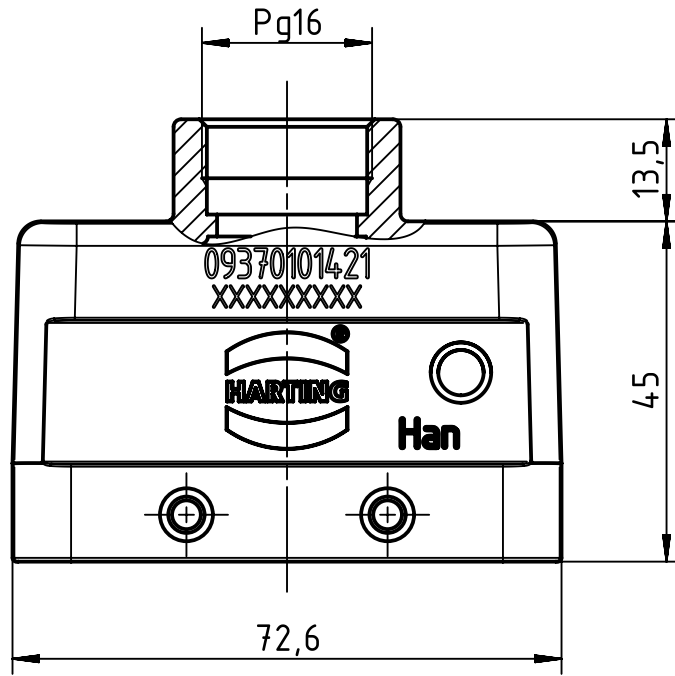

1 2 3 4 5 6

A

B

C

D

	All Dimensions in mm Original Size DIN A4		Scale 1:1	Free size tol.		Ref.		
						Sub.		
	All rights reserved		Created by RULLKOETTER	Inspected by BERGHORN	Standardisation TIEMANNA	Date 2013-08-14	State Final Release	
	Department EL PD - DE		Title Han M Hood Top Entry LC 4 Pegs PG 16				Doc-Key / ECM-Nr. 100192228/UGD/004/A 500000065375	
HARTING Electric GmbH & Co. KG D-32339 Espelkamp			Type TB	Number 09 37 010 1421			Rev. A	Page 1/1