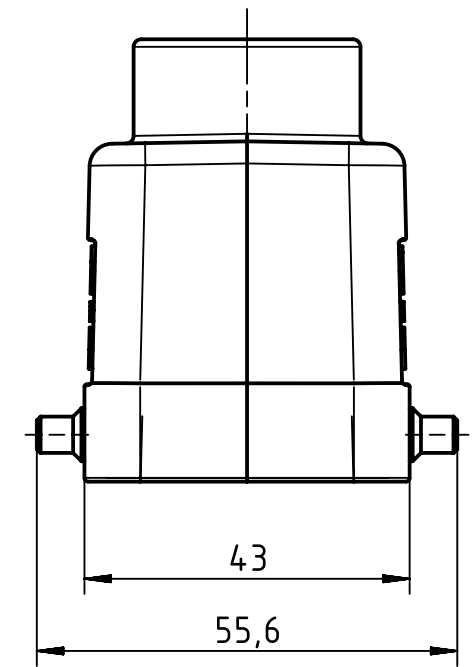

1 2 3 4 5 6

A

B

C

D

	All Dimensions in mm Original Size DIN A4		Scale 1:1	Free size tol.		Ref.		
						Sub.		
	All rights reserved		Created by RULLKOETTER	Inspected by BERGHORN	Standardisation TIEMANNA	Date 2013-08-14	State Final Release	
	Department EL PD - DE		Title Han M Hood Top Entry LC 4 Pegs PG 16				Doc-Key / ECM-Nr. 100192228/UGD/004/A 500000065375	
HARTING Electric GmbH & Co. KG D-32339 Espelkamp			Type TB	Number 09 37 010 1421			Rev. A	Page 1/1