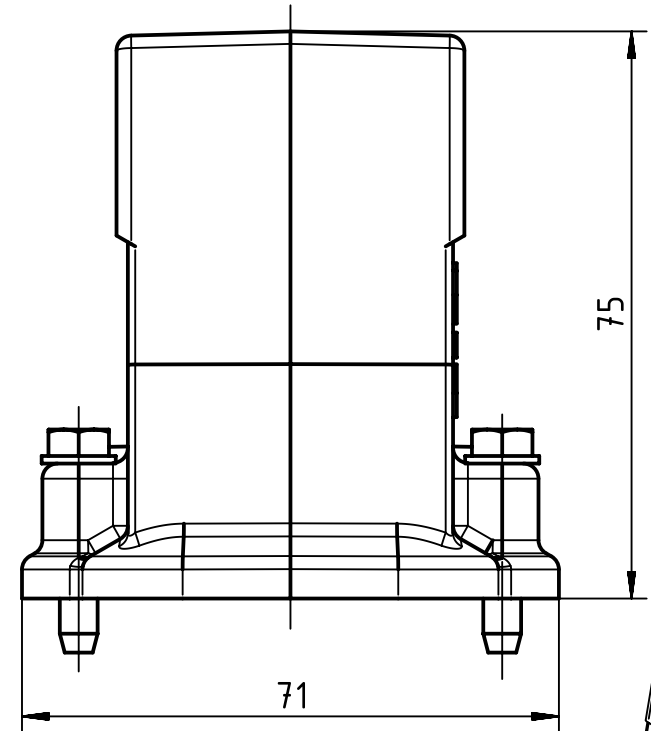

1 2 3 4 5 6

A
B
C
D

Z (2:1)

	All rights reserved Department EL PD - DE		 All Dimensions in mm Original Size DIN A4		Scale 1:1	Free size tol.	Ref.	
	HARTING Electric GmbH & Co. KG D-32339 Espelkamp		Created by FINKEV	Inspected by MOOR	Standardisation TIEMANNA	Date 2014-11-10	State Final Release	Sub.
Title Han EMC 40 Hood Side Entry M32							Doc-Key / ECM-Nr. 100202798/UGD/002/A 500000078553	
			Type TB	Number 19 62 040 0542			Rev. A	Page 1/1