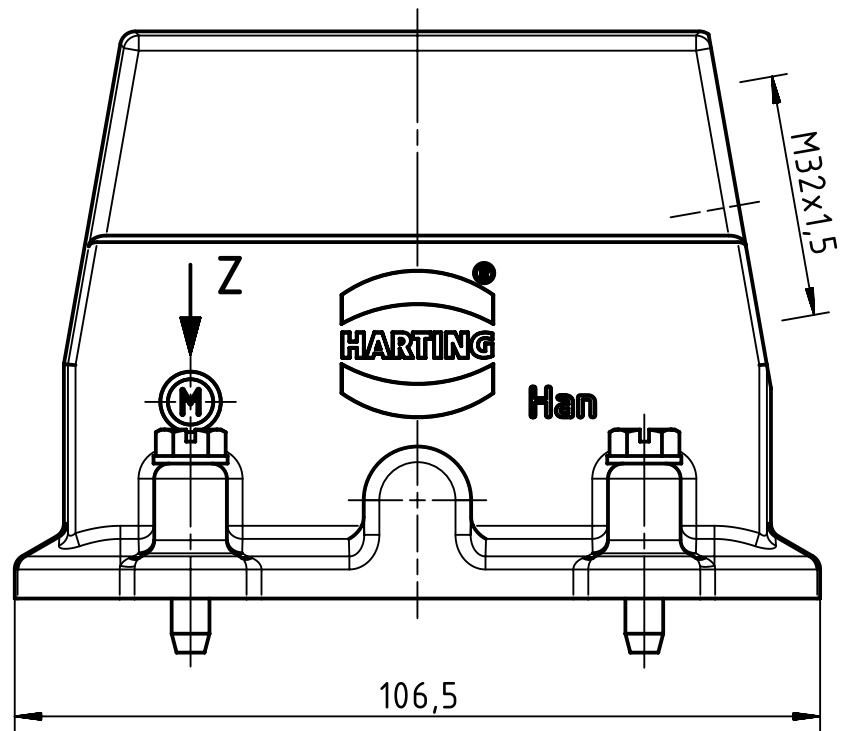

1 2 3 4 5 6

A
B
C
D

Z (2:1)

	All rights reserved Department EL PD - DE		 All Dimensions in mm Original Size DIN A4		Scale 1:1	Free size tol.	Ref.	
	HARTING Electric GmbH & Co. KG D-32339 Espelkamp		Created by FINKEV	Inspected by MOOR	Standardisation TIEMANNA	Date 2014-11-10	State Final Release	Sub.
Title Han EMC 40 Hood Side Entry M32							Doc-Key / ECM-Nr. 100202798/UGD/002/A 500000078553	
			Type TB	Number 19 62 040 0542			Rev. A	Page 1/1