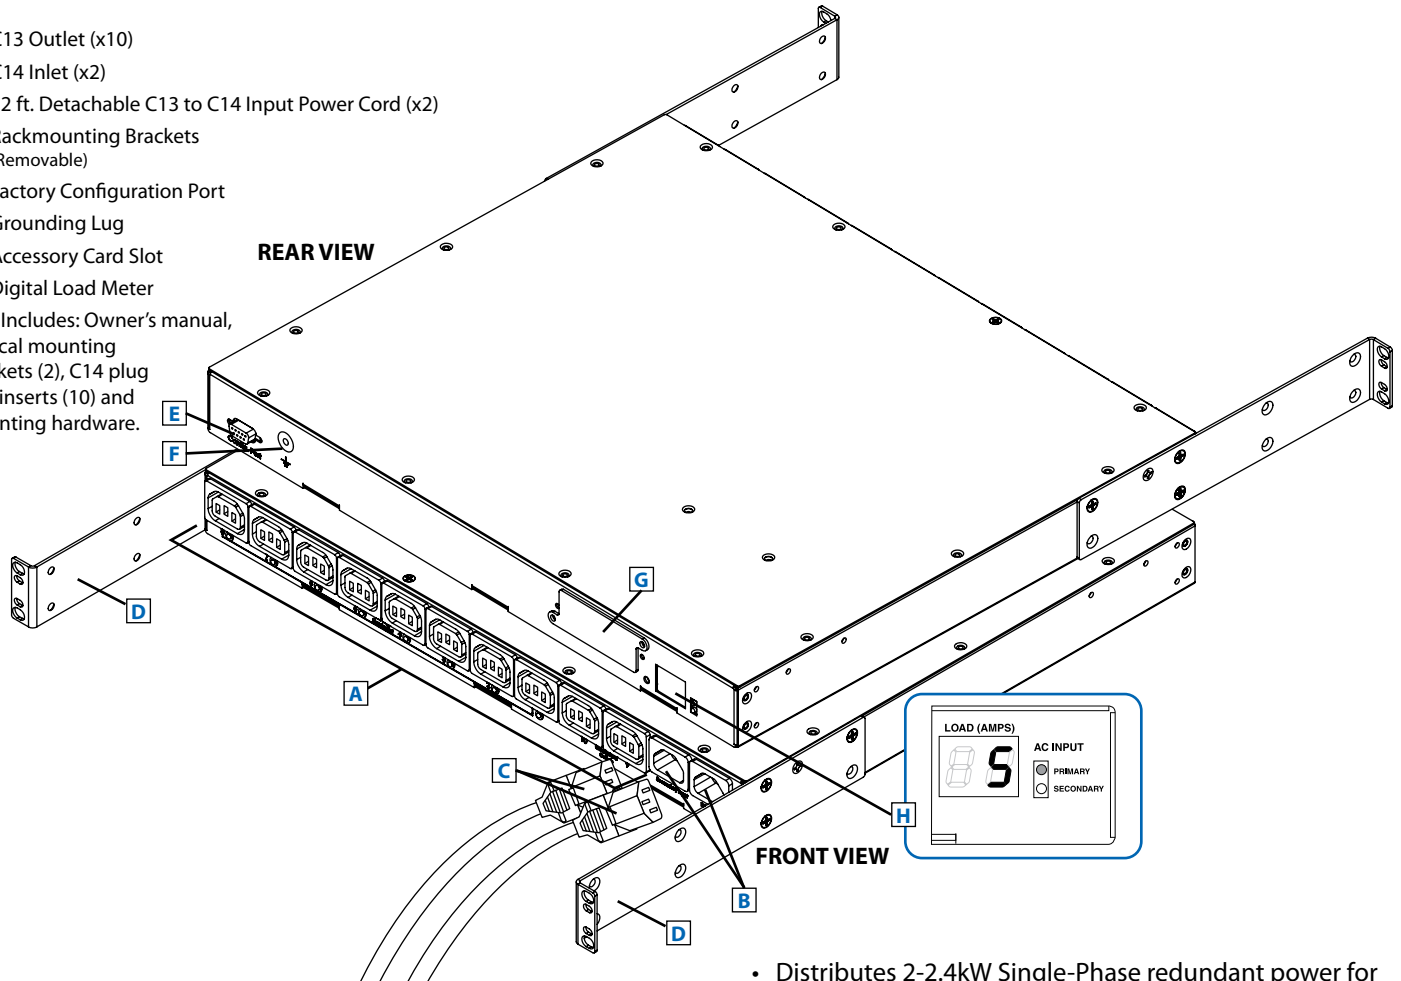

1U Horizontal
Rackmount

2 C14 Inlets

- A** C13 Outlet (x10)
- B** C14 Inlet (x2)
- C** 12 ft. Detachable C13 to C14 Input Power Cord (x2)
- D** Rackmounting Brackets (Removable)
- E** Factory Configuration Port
- F** Grounding Lug
- G** Accessory Card Slot
- H** Digital Load Meter

Also Includes: Owner's manual, vertical mounting brackets (2), C14 plug lock inserts (10) and mounting hardware.

- Distributes 2-2.4kW Single-Phase redundant power for devices with non-redundant power supply configurations
- Automatic transfer switching within 2-5 ms
- Digital load meter for real-time output current monitoring
- Compliant with the Federal Trade Agreements Act (TAA) for GSA Schedule purchases

SEE NEXT PAGE FOR DETAILED UNIT MEASUREMENTS

1111 W. 35th Street
Chicago, IL 60609 USA
773.869.1234
www.tripplite.com

Specifications

Model	PDUMH15HVAT
Voltage	200-240V (Single-Phase Input/Output)
Frequency	50 / 60 Hz
Load Capacity	2-2.4kW
Input Cord Inlets	C14 (x2)
Input Cord Lengths	12 ft. [3.6 m] (x2)
Outlets	10 C13
Primary Mounting Option	1U Horizontal
Unit Weight & Dimensions	10.32 lb / 1.71 x 17.33 x 14.45 (HxWxD in inches) 4.68 kg / 43.5 x 440 x 367 (HxWxD in mm) See next page for detailed unit measurements.
Standards	Tested to CE, UL 60950-1 (USA, Canada), FCC Class A (Emissions), NOM (Mexico); RoHS, EAC and TAA Compliant

Tripp Lite has a policy of continuous improvement. Specifications are subject to change without notice.

FRONT VIEW

SIDE VIEW

REAR VIEW

Dimensions: [mm] INCHES

Tripp Lite has a policy of continuous improvement. Specifications are subject to change without notice.