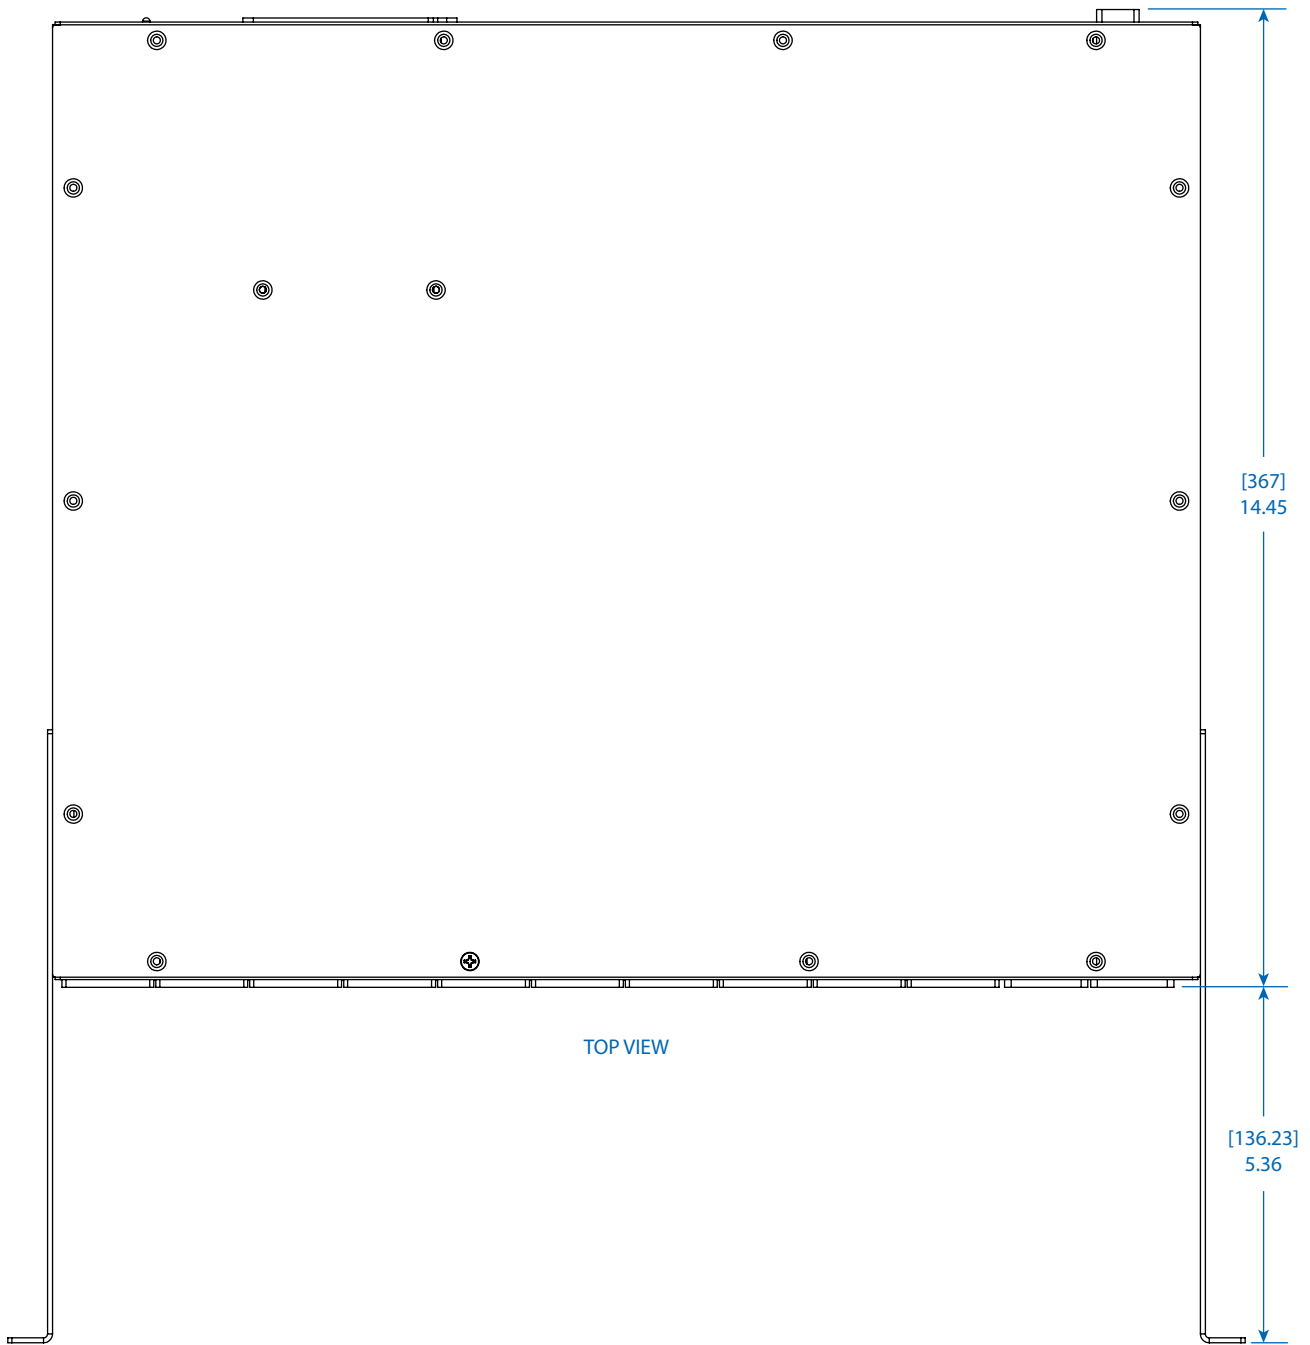

TOP VIEW

[367]
14.45

[136.23]
5.36

MODEL:
PDUMH15HVAT

1111 W. 35th Street
Chicago, IL 60609 USA
773.869.1234
www.tripplite.com

Dimensions: [mm] INCHES

Tripp Lite has a policy of continuous improvement. Specifications are subject to change without notice.