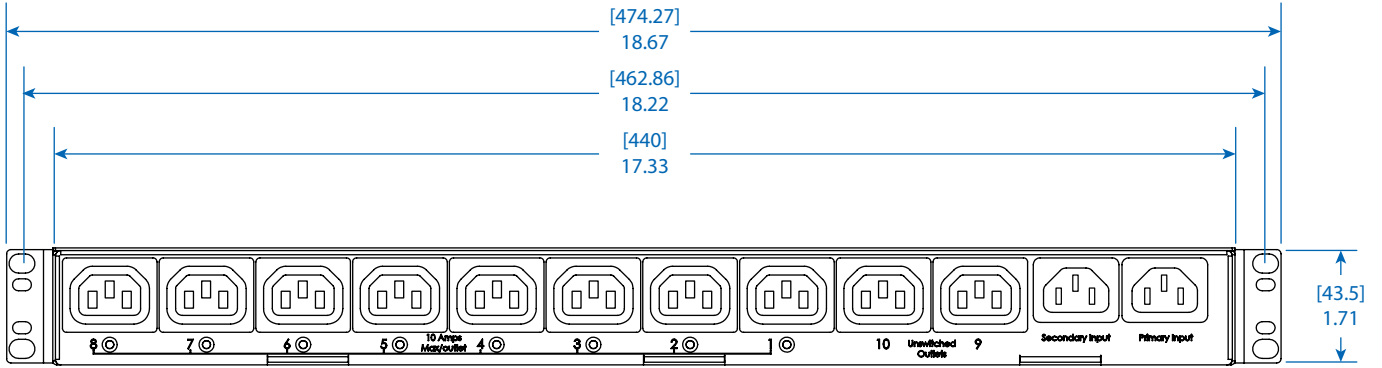

1U Horizontal
Rackmount

2 C14 Inlets

- A** C13 Outlet (x10)
- B** C14 Inlet (x2)
- C** 12 ft. Detachable C13 to C14 Input Power Cord (x2)
- D** Rackmounting Brackets (Removable)
- E** Factory Configuration Port
- F** Grounding Lug
- G** Accessory Card Slot
- H** Digital Load Meter

Also Includes: Owner's manual, vertical mounting brackets (2), C14 plug lock inserts (10) and mounting hardware.

- Distributes 2-2.4kW Single-Phase redundant power for devices with non-redundant power supply configurations
- Automatic transfer switching within 2-5 ms
- Digital load meter for real-time output current monitoring
- Compliant with the Federal Trade Agreements Act (TAA) for GSA Schedule purchases

SEE NEXT PAGE FOR DETAILED UNIT MEASUREMENTS

1111 W. 35th Street
Chicago, IL 60609 USA
773.869.1234
www.tripplite.com

Specifications

Model	PDUMH15HVAT
Voltage	200-240V (Single-Phase Input/Output)
Frequency	50 / 60 Hz
Load Capacity	2-2.4kW
Input Cord Inlets	C14 (x2)
Input Cord Lengths	12 ft. [3.6 m] (x2)
Outlets	10 C13
Primary Mounting Option	1U Horizontal
Unit Weight & Dimensions	10.32 lb / 1.71 x 17.33 x 14.45 (HxWxD in inches) 4.68 kg / 43.5 x 440 x 367 (HxWxD in mm) See next page for detailed unit measurements.
Standards	Tested to CE, UL 60950-1 (USA, Canada), FCC Class A (Emissions), NOM (Mexico); RoHS, EAC and TAA Compliant

Tripp Lite has a policy of continuous improvement. Specifications are subject to change without notice.

FRONT VIEW

SIDE VIEW

REAR VIEW

Dimensions: [mm] INCHES

Tripp Lite has a policy of continuous improvement. Specifications are subject to change without notice.