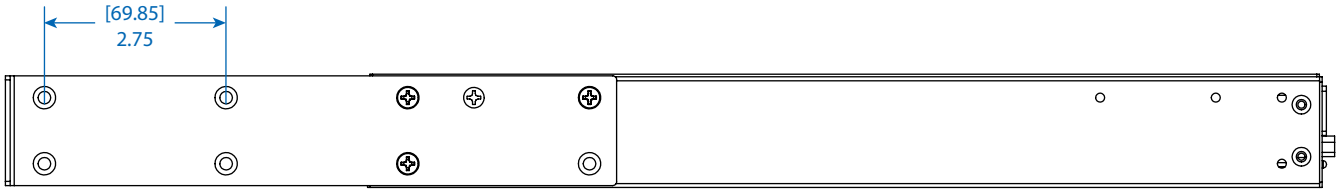

SEE NEXT PAGE FOR DETAILED UNIT MEASUREMENTS

1111 W. 35th Street
Chicago, IL 60609 USA
773.869.1234
www.tripplite.com

Specifications

Model	PDUMH15HVAT
Voltage	200-240V (Single-Phase Input/Output)
Frequency	50 / 60 Hz
Load Capacity	2-2.4kW
Input Cord Inlets	C14 (x2)
Input Cord Lengths	12 ft. [3.6 m] (x2)
Outlets	10 C13
Primary Mounting Option	1U Horizontal
Unit Weight & Dimensions	10.32 lb / 1.71 x 17.33 x 14.45 (HxWxD in inches) 4.68 kg / 43.5 x 440 x 367 (HxWxD in mm) See next page for detailed unit measurements.
Standards	Tested to CE, UL 60950-1 (USA, Canada), FCC Class A (Emissions), NOM (Mexico); RoHS, EAC and TAA Compliant

Tripp Lite has a policy of continuous improvement. Specifications are subject to change without notice.

FRONT VIEW

SIDE VIEW

REAR VIEW

Dimensions: [mm] INCHES

Tripp Lite has a policy of continuous improvement. Specifications are subject to change without notice.