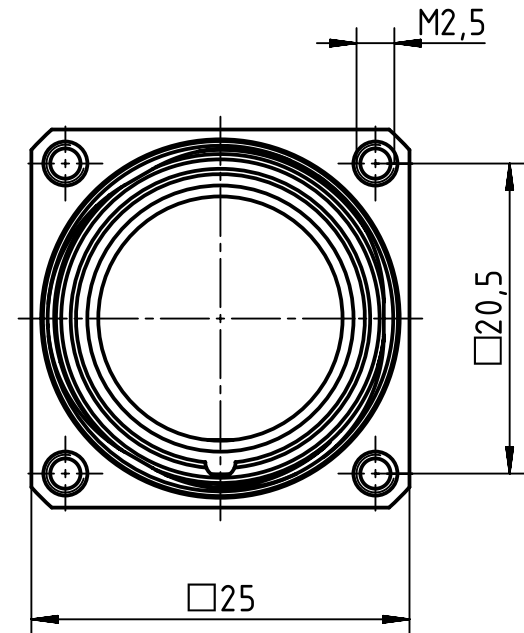

panel cut out

Plastic snap ring - Male

Plastic snap ring - Female

	All Dimensions in mm Original Size DIN A4	Scale 2:1	Free size tol.		Ref.	
	All rights reserved Department EL PD - DE	Created by KLASSEN P	Inspected by RIEPE	Standardisation TIEMANNA	Date 2017-02-15	State Final Release
HARTING Electric GmbH & Co. KG D-32339 Espelkamp		Title Han M23 HBM back M2,5			Doc-Key / ECM-Nr. 100708224/UGD/001/B 500000115544	
		Type TB	Number 09 15 100 0305		Rev. B	Page 1/1