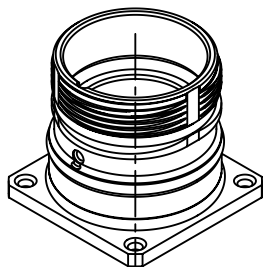

panel cut out

Plastic snap ring - Male

Plastic snap ring - Female

	All Dimensions in mm Original Size DIN A4	Scale 2:1	Free size tol.		Ref.	
	All rights reserved Department EL PD - DE	Created by KLASSEN P	Inspected by RIEPE	Standardisation TIEMANNA	Date 2017-02-15	State Final Release
HARTING Electric GmbH & Co. KG D-32339 Espelkamp		Title Han M23 HBM back M2,5			Doc-Key / ECM-Nr. 100708224/UGD/001/B 500000115544	
		Type TB	Number 09 15 100 0305		Rev. B	Page 1/1