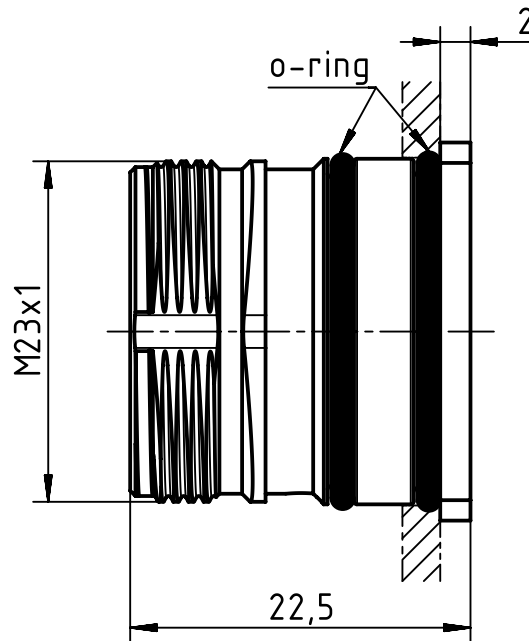

panel cut out

Plastic snap ring - Male

Plastic snap ring - Female

	All Dimensions in mm Original Size DIN A4	Scale 2:1	Free size tol.		Ref.	
	All rights reserved Department EL PD - DE	Created by KLASSEN P	Inspected by RIEPE	Standardisation TIEMANNA	Date 2017-02-15	State Final Release
HARTING Electric GmbH & Co. KG D-32339 Espelkamp		Title Han M23 HBM back M2,5			Doc-Key / ECM-Nr. 100708224/UGD/001/B 500000115544	
		Type TB	Number 09 15 100 0305		Rev. B	Page 1/1