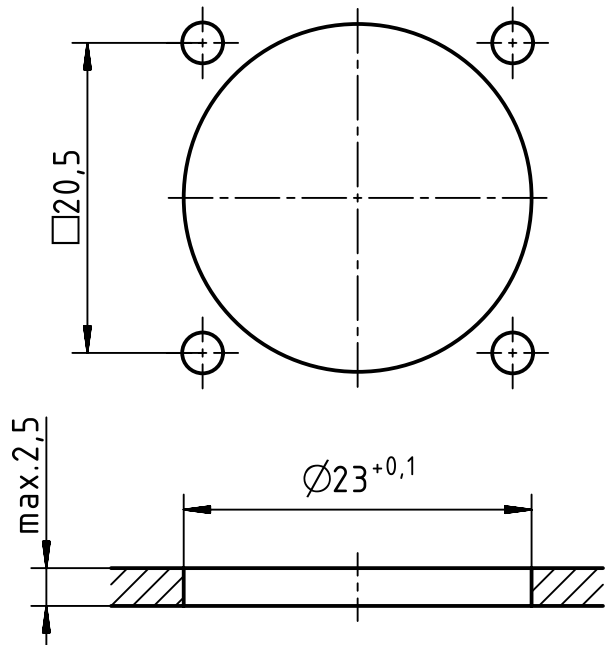

panel cut out

Plastic snap ring - Male

Plastic snap ring - Female

	All Dimensions in mm Original Size DIN A4	Scale 2:1	Free size tol.		Ref.	
	All rights reserved Department EL PD - DE	Created by KLASSEN P	Inspected by RIEPE	Standardisation TIEMANNA	Date 2017-02-15	State Final Release
HARTING Electric GmbH & Co. KG D-32339 Espelkamp		Title Han M23 HBM back M2,5			Doc-Key / ECM-Nr. 100708224/UGD/001/B 500000115544	
		Type TB	Number 09 15 100 0305		Rev. B	Page 1/1