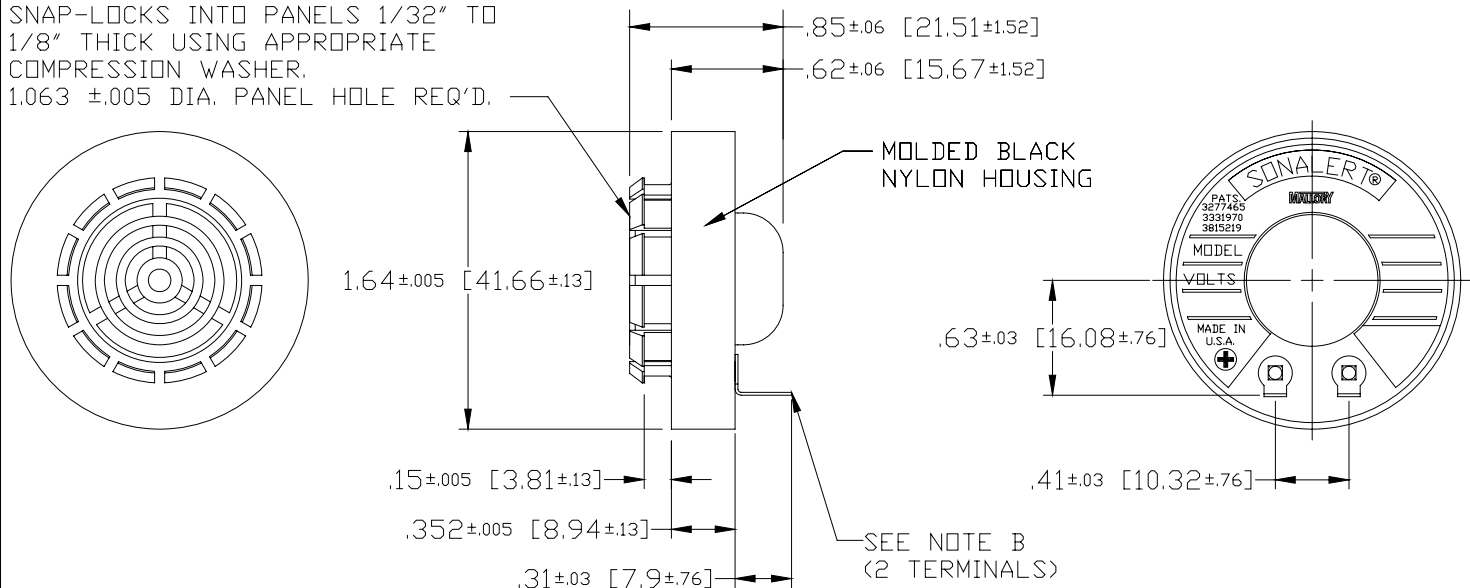

Specifications:

Sound level Category	Medium Sound Level
Mode of Operation	Continuous
Mounting	Panel (see note A)
Voltage Rating	1 – 5 Vdc
Frequency	2900 Hz ±500 Hz
Loudness (Min. Voltage)	55 dB(A) min. @ 2 FT and 1 Vdc
Loudness (Max Voltage)	68 dB(A) min. @ 2FT and 5 Vdc
Current Draw	3 mA Max @ 1 Vdc
Current Draw	12 mA Max @ 5 Vdc
Storage Temperature	-40°C to +85°C
Operating Temperature	-30°C to +65°C
Weight (Typical)	0.5 oz (17 g)
Housing	6/6 Nylon, Color Black
Options	For other options contact factory

Dimensions: Inches (mm)

NOTE A:
MOUNTING - THIS PORTION
SNAP-LOCKS INTO PANELS 1/32" TO
1/8" THICK USING APPROPRIATE
COMPRESSION WASHER.
1.063 ±.005 DIA. PANEL HOLE REQ'D.

NOTE B:
TERMINALS - .016 BRASS, HOT TIN FINISH WITH
.076 WIRE HOLE. TERMINAL WILL ACCEPT
STANDARD 1/8" QUICK CONNECT