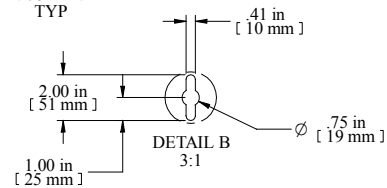

OPTIONAL FANS
DNMF100AC115
DNMF100AC230

Item Number	Title	Quantity
1	SWC - WELDED BODY	1
2	SWC - PLEXI DOOR	1
3	SWC - HINGE	4
4	SWC - WELEDED REAR TUB	1
5	SWC - REAR TUB LATCH	2
6	COMBINATION RAILS TAPPED (PAIR)	1

PART NUMBERS

SWC192220BK1	PAINTED BLACK TEXTURED PLEXI FRONT DOOR
SWC192220SBK1	PAINTED BLACK TEXTURED SOLID FRONT DOOR

NOTES

See Hammond Website for Additional Accessories

Data subject to change without notice. Isometric drawing not to scale.