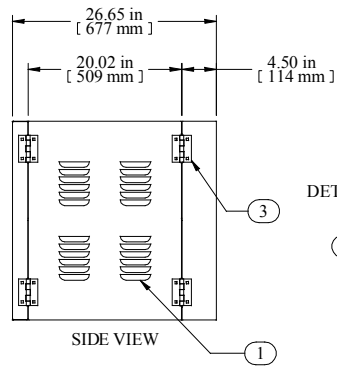

OPTIONAL FANS
DNMF100AC115
DNMF100AC230

Item Number	Title	Quantity
1	SWC - WELDED BODY	1
2	SWC - PLEXI DOOR	1
3	SWC - HINGE	4
4	SWC - WELEDED REAR TUB	1
5	SWC - REAR TUB LATCH	2
6	COMBINATION RAILS TAPPED (PAIR)	1

PART NUMBERS

SWC192220BK1	PAINTED BLACK TEXTURED PLEXI FRONT DOOR
SWC192220SBK1	PAINTED BLACK TEXTURED SOLID FRONT DOOR

NOTES

See Hammond Website for Additional Accessories

Data subject to change without notice. Isometric drawing not to scale.