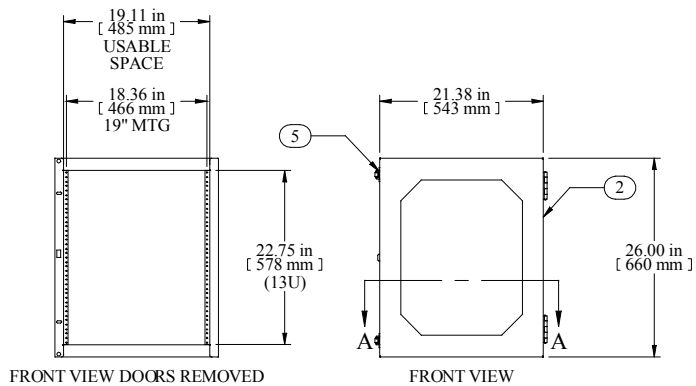

OPTIONAL FANS
DNMF100AC115
DNMF100AC230

Item Number	Title	Quantity
1	SWC - WELDED BODY	1
2	SWC - PLEXI DOOR	1
3	SWC - HINGE	4
4	SWC - WELEDED REAR TUB	1
5	SWC - REAR TUB LATCH	2
6	COMBINATION RAILS TAPPED (PAIR)	1

PART NUMBERS

SWC192220BK1	PAINTED BLACK TEXTURED PLEXI FRONT DOOR
SWC192220SBK1	PAINTED BLACK TEXTURED SOLID FRONT DOOR

NOTES

See Hammond Website for Additional Accessories

Data subject to change without notice. Isometric drawing not to scale.