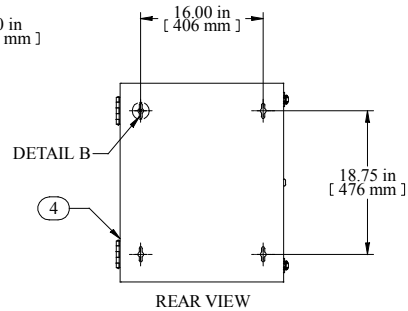

OPTIONAL FANS
DNMF100AC115
DNMF100AC230

Item Number	Title	Quantity
1	SWC - WELDED BODY	1
2	SWC - PLEXI DOOR	1
3	SWC - HINGE	4
4	SWC - WELEDED REAR TUB	1
5	SWC - REAR TUB LATCH	2
6	COMBINATION RAILS TAPPED (PAIR)	1

PART NUMBERS

SWC192220BK1	PAINTED BLACK TEXTURED PLEXI FRONT DOOR
SWC192220SBK1	PAINTED BLACK TEXTURED SOLID FRONT DOOR

NOTES

See Hammond Website for Additional Accessories

Data subject to change without notice. Isometric drawing not to scale.