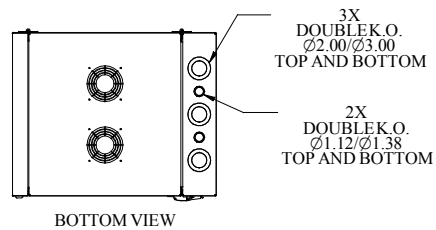

OPTIONAL FANS
DNMF100AC115
DNMF100AC230

Item Number	Title	Quantity
1	SWC - WELDED BODY	1
2	SWC - PLEXI DOOR	1
3	SWC - HINGE	4
4	SWC - WELEDED REAR TUB	1
5	SWC - REAR TUB LATCH	2
6	COMBINATION RAILS TAPPED (PAIR)	1

PART NUMBERS

SWC192220BK1	PAINTED BLACK TEXTURED PLEXI FRONT DOOR
SWC192220SBK1	PAINTED BLACK TEXTURED SOLID FRONT DOOR

NOTES

See Hammond Website for Additional Accessories

Data subject to change without notice. Isometric drawing not to scale.