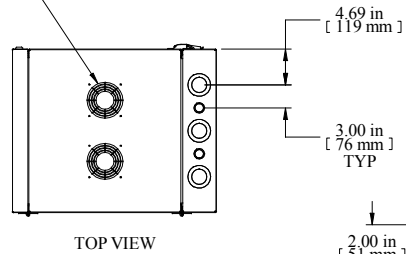

OPTIONAL FANS
DNMF100AC115
DNMF100AC230

Item Number	Title	Quantity
1	SWC - WELDED BODY	1
2	SWC - PLEXI DOOR	1
3	SWC - HINGE	4
4	SWC - WELEDED REAR TUB	1
5	SWC - REAR TUB LATCH	2
6	COMBINATION RAILS TAPPED (PAIR)	1

PART NUMBERS

SWC192220BK1	PAINTED BLACK TEXTURED PLEXI FRONT DOOR
SWC192220SBK1	PAINTED BLACK TEXTURED SOLID FRONT DOOR

NOTES

See Hammond Website for Additional Accessories

Data subject to change without notice. Isometric drawing not to scale.