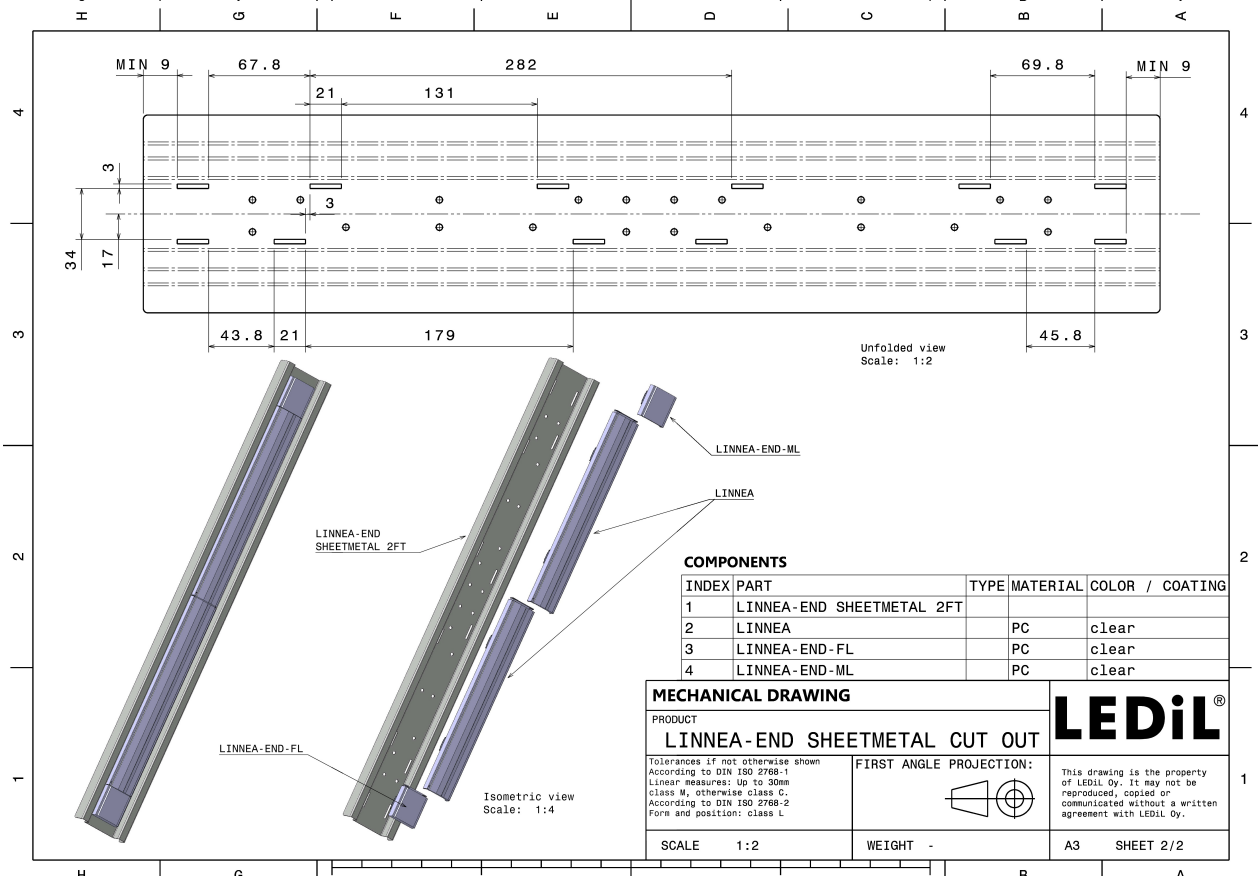

LINNEA-60-END-ML

Long, male end cap compatible with LINNEA-60

TECHNICAL SPECIFICATIONS:

Dimensions	40 mm
Height	11 mm
Fastening	clips
Colour	clear
Box size	398 x 298 x 265 mm
Box weight	8.5 kg
Quantity in Box	918 pcs
ROHS compliant	yes ⓘ

MATERIAL SPECIFICATIONS:

Component	Type	Material	Colour
LINNEA-60-END-ML	Accessory	PC	clear

GENERAL INFORMATION:

NOTE: The typical beam angle will be changed by different color, chip size and chip position tolerance. The typical total beam angle is the full angle measured where the luminous intensity is half of the peak value.