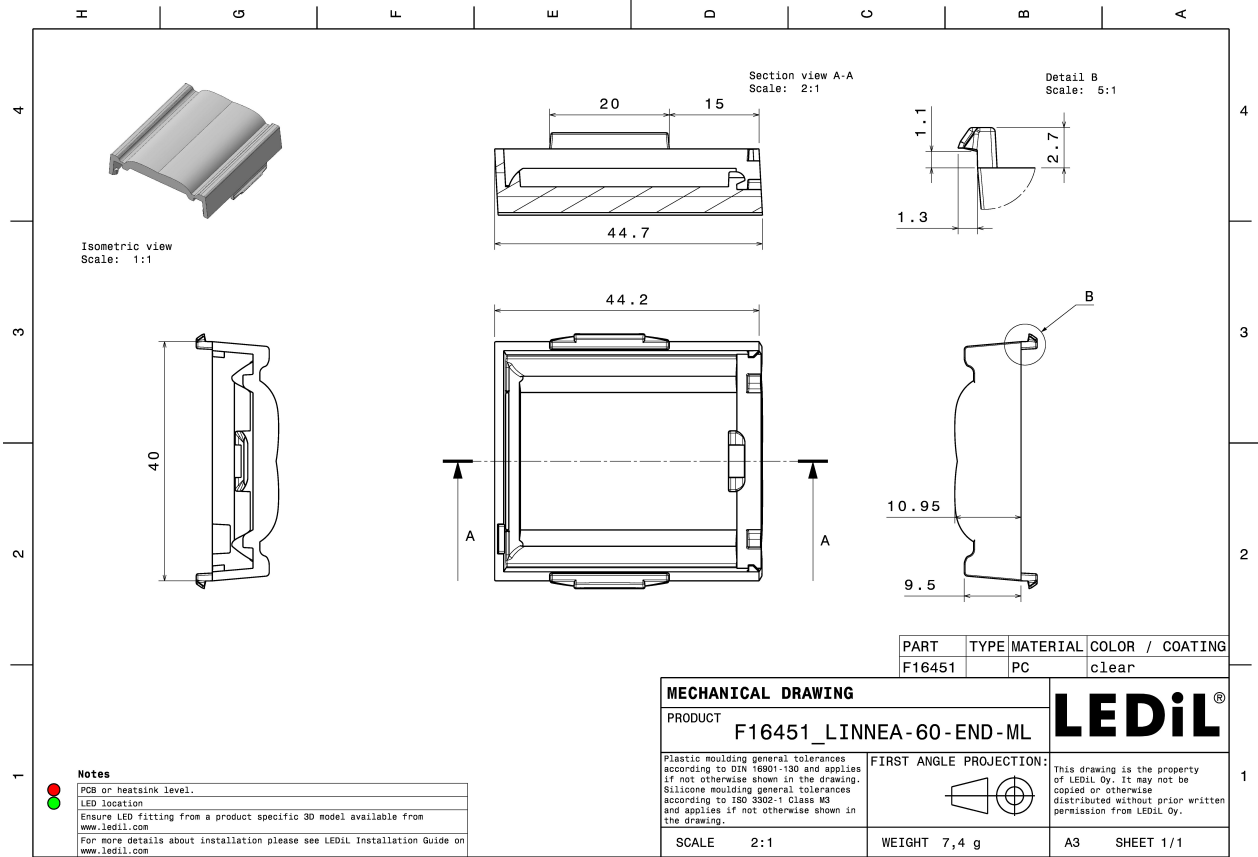

LINNEA-60-END-ML

Long, male end cap compatible with LINNEA-60

TECHNICAL SPECIFICATIONS:

Dimensions	40 mm
Height	11 mm
Fastening	clips
Colour	clear
Box size	398 x 298 x 265 mm
Box weight	8.5 kg
Quantity in Box	918 pcs
ROHS compliant	yes ⓘ

MATERIAL SPECIFICATIONS:

Component	Type	Material	Colour
LINNEA-60-END-ML	Accessory	PC	clear

GENERAL INFORMATION:

NOTE: The typical beam angle will be changed by different color, chip size and chip position tolerance. The typical total beam angle is the full angle measured where the luminous intensity is half of the peak value.