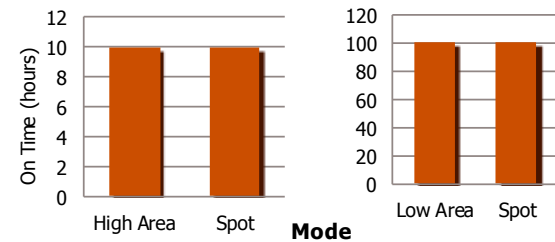

Spot Mode tested according to ANSI/NEMA FL 1 Standard. Standard not applicable to Area Modes.

*Light output measured from LED at 150 mA rms. Value is only applicable to the LED. Actual device light output may vary.

**10% of High.

Important Notice

This datasheet contains information specific to products manufactured at the time of its publication
Contents herein do not constitute a claim or warranty
©Energizer / All Rights Reserved

***Endpoint determined at 1% of initial value at lowest lumen setting.