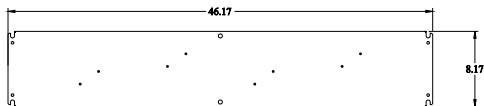

**PART No. CN4ST4604**

for more information visit  
[www.hammfg.com](http://www.hammfg.com)

Data subject to change without notice

Isometric drawing Not to Scale

TOP VIEW

ISOMETRIC VIEW

BACK VIEW

LEFT SIDE VIEW

FRONT VIEW - COVER REMOVED

RIGHT SIDE VIEW

INNER PANEL

BOTTOM VIEW