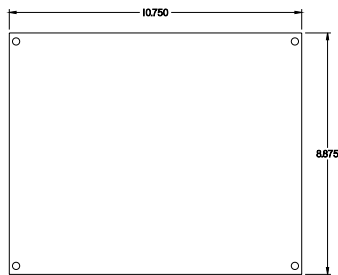

PART No. 1414PHRK

for more information visit  
[www.hammfg.com](http://www.hammfg.com)

Data subject to change without notice

TOP VIEW

ISOMETRIC VIEW

BACK VIEW

LEFT SIDE VIEW

FRONT VIEW

RIGHT SIDE VIEW

INNER PANEL

BOTTOM VIEW