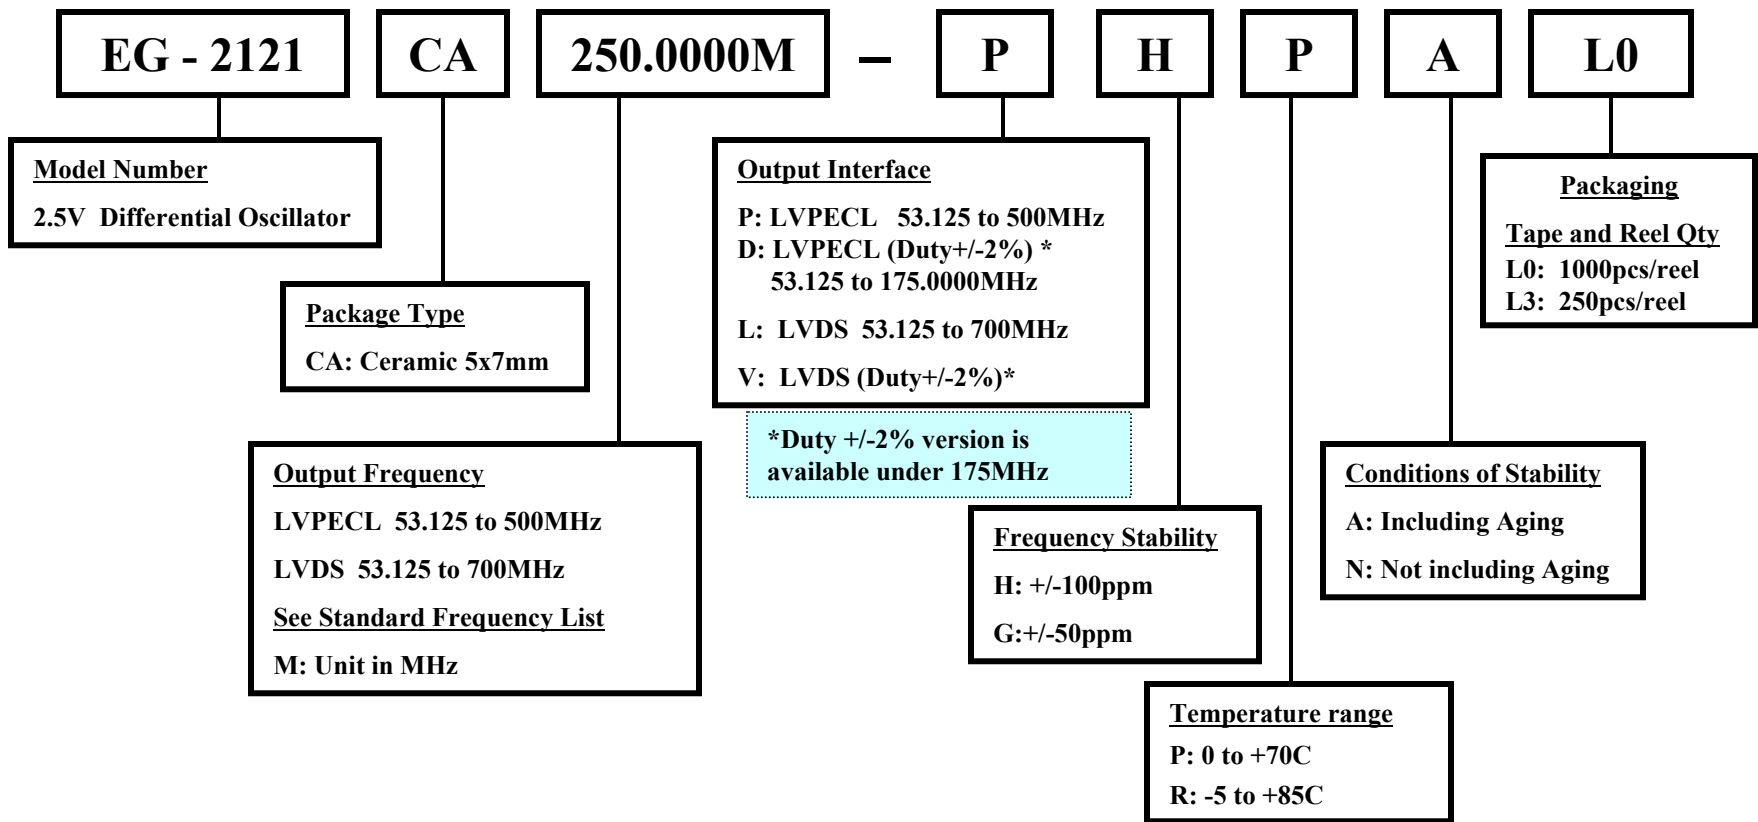

Part Numbering System

Unavailable Combinations
xGRA

For xGPA & xGRN
please contact EPSON

Available Combinations
xHPA xHPN xHRA
xHRN xGPN

EPSON ELECTRONICS AMERICA, INC.