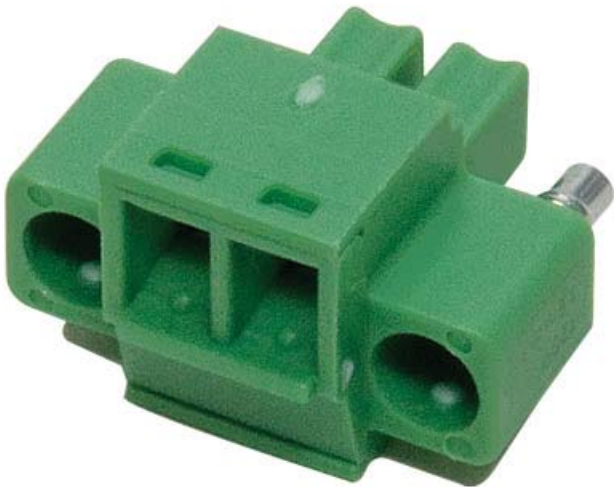

## Power Screw Terminal

**PART NUMBER:  
76000651**

Power Screw Terminal