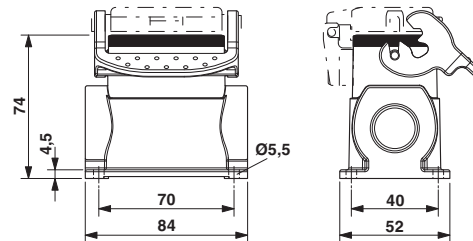

#### Dimensions

Height	74 mm
Width	57 mm
Length	84 mm

### General

Locking type	with single locking latch
No. of cable outlets	1
Cable outlet	left (view of the opened single locking latch)
Screw connection	none
Type of the screw connection	1x M25
Housing material	Aluminum die-cast
Housing surface material	Powder-coated, gray
Seal material	NBR
Material lock	Stainless steel, handle: PA
Material grip body interlock	PA

## Drawings

Schematic diagram

Dimensional drawing