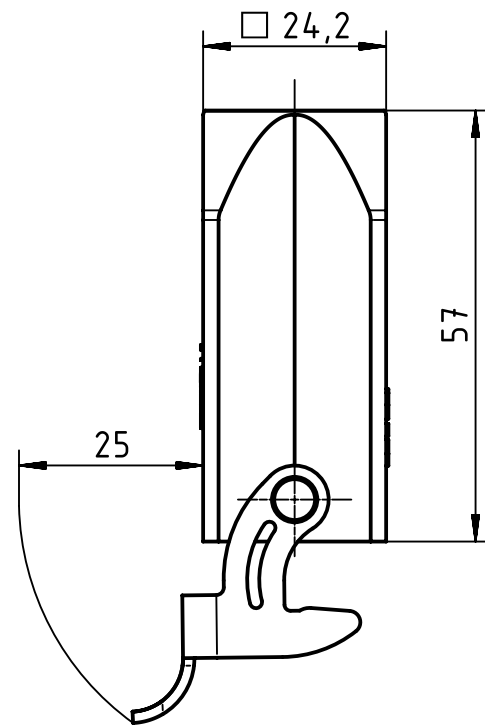

A

B

C

D

	All rights reserved Department EL PD - DE	Created by SPRENB		Inspected by BERGHORN		Standardisation TIEMANNA		Date 2013-06-13		State Final Release	
		Title Han 3 EMC Hood Coupler 1 Lever PG 11								Doc-Key / ECM-Nr. 100540869/UGD/001/A 500000060959	
HARTING Electric GmbH & Co. KG D-32339 Espelkamp		Type TB		Number 09 62 003 1750				Rev. A		Page 1/1	