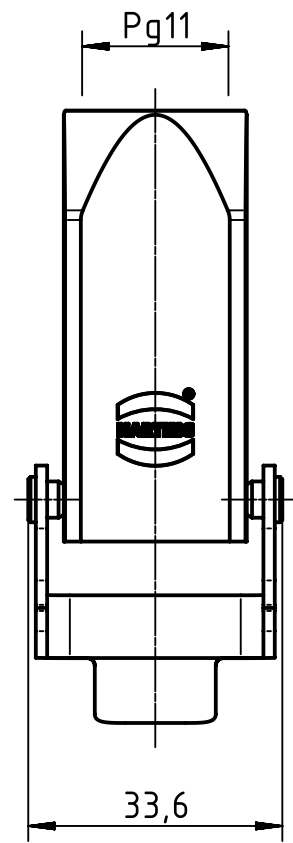

A

B

C

D

	All rights reserved Department EL PD - DE	Created by SPRENB		Inspected by BERGHORN		Standardisation TIEMANNA		Date 2013-06-13		State Final Release	
		Title Han 3 EMC Hood Coupler 1 Lever PG 11								Doc-Key / ECM-Nr. 100540869/UGD/001/A 500000060959	
HARTING Electric GmbH & Co. KG D-32339 Espelkamp		Type TB		Number 09 62 003 1750				Rev. A		Page 1/1	