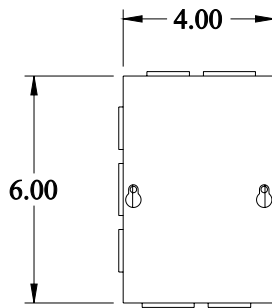

# PART No. CSKO644

for more information visit

[www.hammfg.com](http://www.hammfg.com)

Data subject to change without notice

Isometric drawing Not to Scale

TOP VIEW

ISOMETRIC VIEW

SIDE VIEW

FRONT VIEW

SIDE VIEW

BOTTOM VIEW