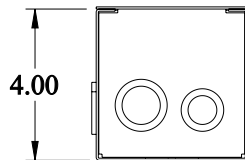

# PART No. CSKO644

for more information visit

[www.hammfg.com](http://www.hammfg.com)

Data subject to change without notice

Isometric drawing Not to Scale

TOP VIEW

ISOMETRIC VIEW

SIDE VIEW

FRONT VIEW

SIDE VIEW

BOTTOM VIEW