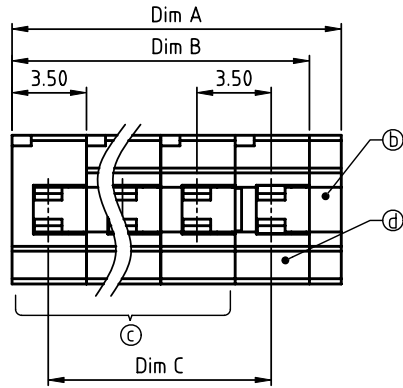

| | |
|----------------|---------|
| PRODUCT NUMBER | PITCH |
| KFxx10x000J0G | 3.50 mm |

RECOMMENDED P.C.B LAYOUT
TOP VIEW

Material:

- Item ③ Female contact: PhBz(CuSn), Tin plated
- Item ④ Terminal Cover: Thermoplastic (UL94V-0)
- Item ① Terminal housing: Thermoplastic (UL94V-0)
- Item ② Terminal housing (B type): Thermoplastic (UL94V-0)

Electrical cULus

- Voltage rating: 300VAC
- Current rating: 8A
- Withstanding Voltage: 1.6KV
- Operating temperature: -40°C to +115°C

Dimension

| | |
|-------|------------|
| Dim A | N×3.5+1.50 |
| Dim B | N×3.5 |
| Dim C | (N-1)×3.5 |

N=Number of poles

| Poles | Tolerance |
|---------|-----------|
| 2p-6p | ±0.15 |
| 7p-13p | ±0.20 |
| 14p-18p | ±0.30 |
| 19p-24p | ±0.35 |

PART NO.: KF xx 10 x 0 00J0 G

| | | | | | |
|---------------|-----|-------|---------------------|-----------------|-----------|
| End stackable | 0 | Color | Black (RAL9005) | RoHS compliant | (lead=4%) |
| No. of poles | 2 | | Red (RAL3001/D) | In copper Alloy | |
| | 02 | | 3 Orange(RAL2011/P) | | |
| | 03 | | 4 Yellow(RAL1018/A) | | |
| | ... | | 5 Green(RAL6018/T) | | |
| | 24 | | 6 Blue (RAL5015/A) | | |
| | | | 8 Grey(RAL7035/D) | | |
| | | | 9 White(RAL1102) | | |
| | | | C Green(RAL6018/U) | | |

| | | | | | |
|--------------------|--|---------------------------------------|-------------------|------------------|------------------------------|
| mat'l. code | | surface | tolerance | projection | product family |
| | | ASME Y14.5 | ASME Y14.5 | | TERMINAL BLOCK |
| ltr ecn no dr date | | tolerances unless otherwise specified | | | title |
| | | | | | |
| | | angles | X.±0.5 | MM | PCB CONNECTOR,BOARD TO BOARD |
| | | fil | X.X±0.3 | | |
| | | X*±1° | X.XX±0.1 | scale | PCB CONNECTOR,BOARD TO BOARD |
| | | dr | EVIN ZHONG 050614 | | dwg no |
| | | enr | EVIN ZHONG 050614 | | sheet 1 of 1 |
| | | chr | HANKE FENG 050614 | | size |
| | | appd | SHI JUN 050614 | | A4 |
| sheet index | | revision | A | type | |
| 1 | | sheet | 1 | CUSTOMER Drawing | |