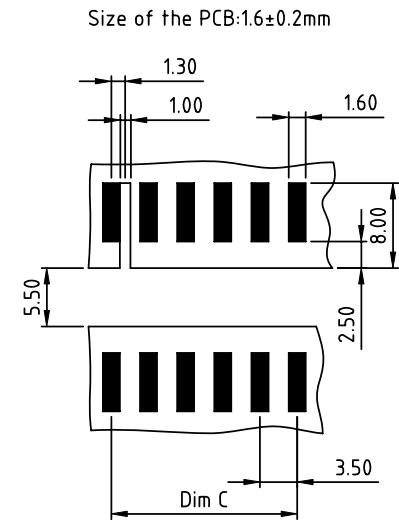

| | |
|----------------|---------|
| PRODUCT NUMBER | PITCH |
| KFxx10x000J0G | 3.50 mm |

RECOMMENDED P.C.B LAYOUT
TOP VIEW

Material:

- Item ③ Female contact: PhBz(CuSn), Tin plated
- Item ④ Terminal Cover: Thermoplastic (UL94V-0)
- Item ① Terminal housing: Thermoplastic (UL94V-0)
- Item ② Terminal housing (B type): Thermoplastic (UL94V-0)

Electrical cULus

- Voltage rating: 300VAC
- Current rating: 8A
- Withstanding Voltage: 1.6KV
- Operating temperature: -40°C to +115°C

Dimension

| | |
|-------|------------|
| Dim A | N×3.5+1.50 |
| Dim B | N×3.5 |
| Dim C | (N-1)×3.5 |

N=Number of poles

| Poles | Tolerance |
|---------|-----------|
| 2p-6p | ±0.15 |
| 7p-13p | ±0.20 |
| 14p-18p | ±0.30 |
| 19p-24p | ±0.35 |

PART NO.: KF xx 10 x 0 00J0 G

| | | | | | |
|---------------|-----|-------|---------------------|-----------------|-----------|
| End stackable | 0 | Color | Black (RAL9005) | RoHS compliant | (lead=4%) |
| No. of poles | 2 | | Red (RAL3001/D) | In copper Alloy | |
| | 02 | | 3 Orange(RAL2011/P) | | |
| | 03 | | 4 Yellow(RAL1018/A) | | |
| | ... | | 5 Green(RAL6018/T) | | |
| | 24 | | 6 Blue (RAL5015/A) | | |
| | | | 8 Grey(RAL7035/D) | | |
| | | | 9 White(RAL1102) | | |
| | | | C Green(RAL6018/U) | | |

| | | | | | |
|--------------------|--|---------------------------------------|-------------------|------------------|------------------------------|
| mat'l. code | | surface | tolerance | projection | product family |
| | | ASME Y14.5 | ASME Y14.5 | | TERMINAL BLOCK |
| ltr ecn no dr date | | tolerances unless otherwise specified | | | title |
| | | | | | |
| | | angles | X.±0.5 | MM | PCB CONNECTOR,BOARD TO BOARD |
| | | fil | X.X±0.3 | | |
| | | X*±1° | X.XX±0.1 | scale | PCB CONNECTOR,BOARD TO BOARD |
| | | dr | EVIN ZHONG 050614 | | dwg no |
| | | enr | EVIN ZHONG 050614 | | sheet 1 of 1 |
| | | chr | HANKE FENG 050614 | | size |
| | | appd | SHI JUN 050614 | | A4 |
| sheet index | | revision | A | type | |
| 1 | | sheet | 1 | CUSTOMER Drawing | |