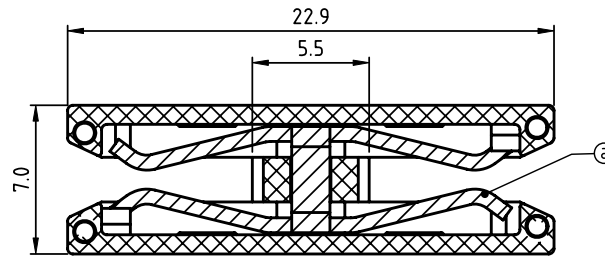

| | |
|----------------|---------|
| PRODUCT NUMBER | PITCH |
| KFxx10x000J0G | 3.50 mm |

RECOMMENDED P.C.B LAYOUT
TOP VIEW

Material:

- Item ③ Female contact: PhBz(CuSn), Tin plated
- Item ④ Terminal Cover: Thermoplastic (UL94V-0)
- Item ① Terminal housing: Thermoplastic (UL94V-0)
- Item ② Terminal housing (B type): Thermoplastic (UL94V-0)

Electrical cULus

- Voltage rating: 300VAC
- Current rating: 8A
- Withstanding Voltage: 1.6KV
- Operating temperature: -40°C to +115°C

Dimension

| | |
|-------|------------|
| Dim A | N×3.5+1.50 |
| Dim B | N×3.5 |
| Dim C | (N-1)×3.5 |

N=Number of poles

| Poles | Tolerance |
|---------|-----------|
| 2p-6p | ±0.15 |
| 7p-13p | ±0.20 |
| 14p-18p | ±0.30 |
| 19p-24p | ±0.35 |

PART NO.: KF xx 10 x 0 00J0 G

| | | | | | |
|---------------|-----|-------|---------------------|-----------------|-----------|
| End stackable | 0 | Color | Black (RAL9005) | RoHS compliant | (lead=4%) |
| No. of poles | 2 | | Red (RAL3001/D) | In copper Alloy | |
| | 02 | | 3 Orange(RAL2011/P) | | |
| | 03 | | 4 Yellow(RAL1018/A) | | |
| | ... | | 5 Green(RAL6018/T) | | |
| | 24 | | 6 Blue (RAL5015/A) | | |
| | | | 8 Grey(RAL7035/D) | | |
| | | | 9 White(RAL1102) | | |
| | | | C Green(RAL6018/U) | | |

| | | | | | |
|--------------------|--|---------------------------------------|-------------------|------------------|------------------------------|
| mat'l. code | | surface | tolerance | projection | product family |
| | | ASME Y14.5 | ASME Y14.5 | | TERMINAL BLOCK |
| ltr ecn no dr date | | tolerances unless otherwise specified | | | title |
| | | | | | |
| | | angles | X.±0.5 | MM | PCB CONNECTOR,BOARD TO BOARD |
| | | fil | X.X±0.3 | | |
| | | X*±1° | X.XX±0.1 | scale | PCB CONNECTOR,BOARD TO BOARD |
| | | dr | EVIN ZHONG 050614 | | dwg no |
| | | enr | EVIN ZHONG 050614 | | sheet 1 of 1 |
| | | chr | HANKE FENG 050614 | | size |
| | | appd | SHI JUN 050614 | | A4 |
| sheet index | | revision | A | type | |
| 1 | | sheet | 1 | CUSTOMER Drawing | |