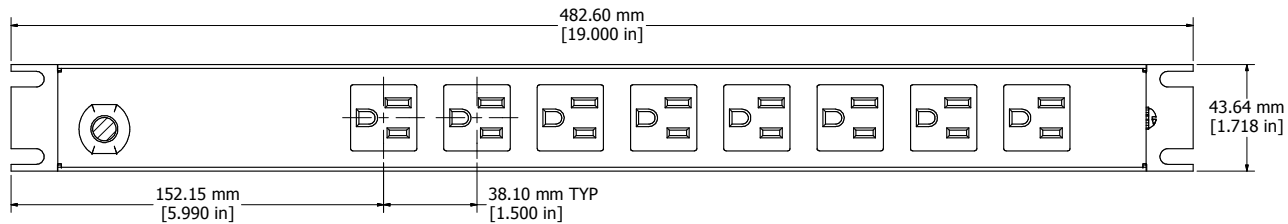

ASSEMBLY - VIEW FROM FRONT

ISOMETRIC VIEW

ASSEMBLY - VIEW FROM BOTTOM

ASSEMBLY - VIEW FROM SIDE

SECTION A-A

<b>1583T8C1BK</b>	
Finish - Front - Black Painted Steel	
Back - Black Painted Steel	
Rated - 125 VAC, 60 Hz, 15 Amps	
Approvals - CSA Certified Standards C22.2 (No. 21-95, 42-99)	
- UL Recognized Standard UL1363	
<b>Colours &amp; Cord Length</b>	
1583T8C1BK - Black w/ 6' Foot Power Cord (NEMA 5-15P)	
1583T8C1- ASA 61 Grey w/ 6' Foot Power Cord (NEMA 5-15P)	
1583T8D1BK - Black w/ 15' Foot Power Cord (NEMA 5-15P)	
1583T8D1- ASA 61 Grey w/ 15' Foot Power Cord (NEMA 5-15P)	