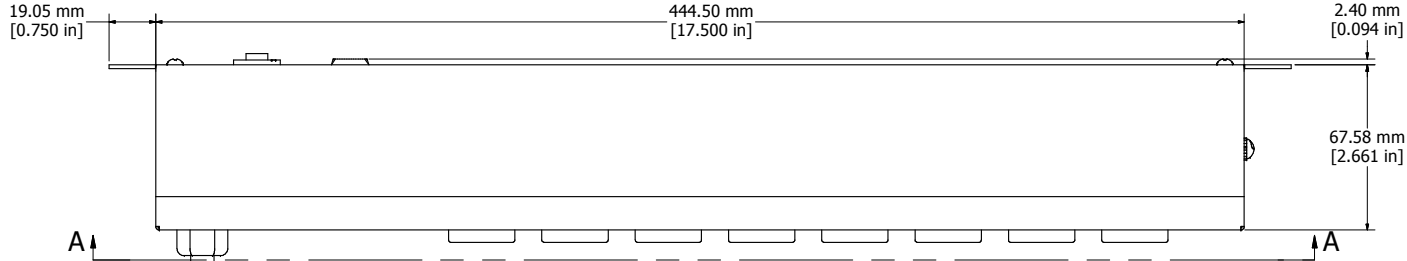

ASSEMBLY - VIEW FROM FRONT

ISOMETRIC VIEW

ASSEMBLY - VIEW FROM BOTTOM

ASSEMBLY - VIEW FROM SIDE

SECTION A-A

<b>1583T8C1BK</b>	
Finish - Front - Black Painted Steel	
Back - Black Painted Steel	
Rated - 125 VAC, 60 Hz, 15 Amps	
Approvals - CSA Certified Standards C22.2 (No. 21-95, 42-99)	
- UL Recognized Standard UL1363	
<b>Colours &amp; Cord Length</b>	
1583T8C1BK - Black w/ 6' Foot Power Cord (NEMA 5-15P)	
1583T8C1- ASA 61 Grey w/ 6' Foot Power Cord (NEMA 5-15P)	
1583T8D1BK - Black w/ 15' Foot Power Cord (NEMA 5-15P)	
1583T8D1- ASA 61 Grey w/ 15' Foot Power Cord (NEMA 5-15P)	