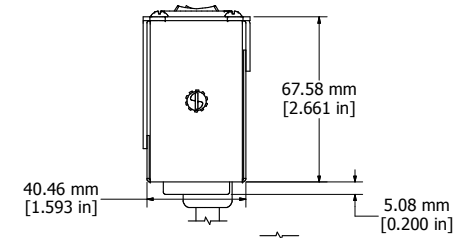

ASSEMBLY - VIEW FROM FRONT

ISOMETRIC VIEW

ASSEMBLY - VIEW FROM BOTTOM

ASSEMBLY - VIEW FROM SIDE

SECTION A-A

<b>1583T8C1BK</b>	
Finish - Front - Black Painted Steel	
Back - Black Painted Steel	
Rated - 125 VAC, 60 Hz, 15 Amps	
Approvals - CSA Certified Standards C22.2 (No. 21-95, 42-99)	
- UL Recognized Standard UL1363	
<b>Colours &amp; Cord Length</b>	
1583T8C1BK - Black w/ 6' Foot Power Cord (NEMA 5-15P)	
1583T8C1- ASA 61 Grey w/ 6' Foot Power Cord (NEMA 5-15P)	
1583T8D1BK - Black w/ 15' Foot Power Cord (NEMA 5-15P)	
1583T8D1- ASA 61 Grey w/ 15' Foot Power Cord (NEMA 5-15P)	