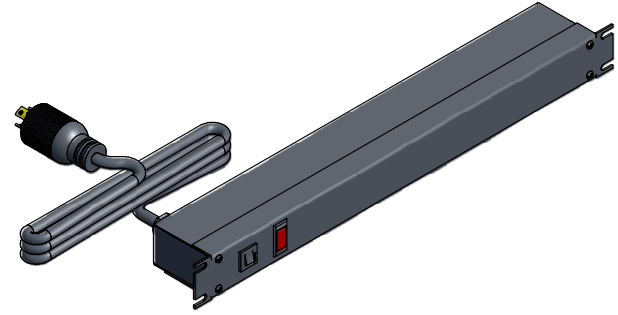

ASSEMBLY - VIEW FROM FRONT

ISOMETRIC VIEW

ASSEMBLY - VIEW FROM BOTTOM

ASSEMBLY - VIEW FROM SIDE

SECTION A-A

<b>1583T8C1BK</b>	
Finish - Front - Black Painted Steel	
Back - Black Painted Steel	
Rated - 125 VAC, 60 Hz, 15 Amps	
Approvals - CSA Certified Standards C22.2 (No. 21-95, 42-99)	
- UL Recognized Standard UL1363	
<b>Colours &amp; Cord Length</b>	
1583T8C1BK - Black w/ 6' Foot Power Cord (NEMA 5-15P)	
1583T8C1- ASA 61 Grey w/ 6' Foot Power Cord (NEMA 5-15P)	
1583T8D1BK - Black w/ 15' Foot Power Cord (NEMA 5-15P)	
1583T8D1- ASA 61 Grey w/ 15' Foot Power Cord (NEMA 5-15P)	