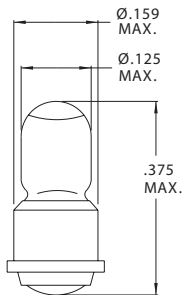

147 Central Avenue
 Hackensack, New Jersey 07601
 Tel: 201-489-8989 • Fax: 201-489-6911

CHICAGO MINIATURE LAMP, INC.
 WHERE INNOVATION COMES TO LIGHT

TL-3/4 Bi-Pin Base (.050") Lens End

Part Number	Design Voltage	Amps	Spot Characteristic	Life Hours	Filament Type
CM7909	5.0	.12	None	40,000	C-2R
CM7910	5.0	.06	None	25,000	C-2R

TL-1 Wire Terminal Lens End

Part Number	Design Voltage	Amps	Spot Characteristic	Life Hours	Filament Type
CM1284	1.5	.08	None	16,000	C-2R
CM1415	5.0	.12	None	40,000	C-2R
CM1283	5.0	.06	None	25,000	C-2R
CM1413	5.0	.08	None	25,000	C-2R

TL-1 Sub-Midget Flange Base Lens End

Part Number	Design Voltage	Amps	Spot Characteristic	Life Hours	Filament Type
CM8-1285	1.5	.08	None	16,000	C-2R
CM3905	5.0	.06	None	25,000	C-2R
CM3906	5.0	.08	None	16,000	C-2R
CM8-1418	5.0	.12	None	4,000	C-2R

TL-1 Bi-Pin Base (.050") Lens End

Part Number	Design Voltage	Amps	Spot Characteristic	Life Hours	Filament Type
CM7908	1.5	.08	None	16,000	C-2R
CM7905	5.0	.06	None	25,000	C-2R
CM7906	5.0	.08	None	16,000	C-2R
CM7907	5.0	.12	None	40,000	C-2R