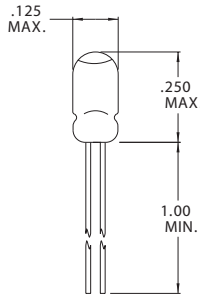

147 Central Avenue
 Hackensack, New Jersey 07601
 Tel: 201-489-8989 • Fax: 201-489-6911

CHICAGO MINIATURE LAMP, INC.
 WHERE INNOVATION COMES TO LIGHT

TL-3/4 Bi-Pin Base (.050") Lens End

Part Number	Design Voltage	Amps	Spot Characteristic	Life Hours	Filament Type
CM7909	5.0	.12	None	40,000	C-2R
CM7910	5.0	.06	None	25,000	C-2R

TL-1 Wire Terminal Lens End

Part Number	Design Voltage	Amps	Spot Characteristic	Life Hours	Filament Type
CM1284	1.5	.08	None	16,000	C-2R
CM1415	5.0	.12	None	40,000	C-2R
CM1283	5.0	.06	None	25,000	C-2R
CM1413	5.0	.08	None	25,000	C-2R

TL-1 Sub-Midget Flange Base Lens End

Part Number	Design Voltage	Amps	Spot Characteristic	Life Hours	Filament Type
CM8-1285	1.5	.08	None	16,000	C-2R
CM3905	5.0	.06	None	25,000	C-2R
CM3906	5.0	.08	None	16,000	C-2R
CM8-1418	5.0	.12	None	4,000	C-2R

TL-1 Bi-Pin Base (.050") Lens End

Part Number	Design Voltage	Amps	Spot Characteristic	Life Hours	Filament Type
CM7908	1.5	.08	None	16,000	C-2R
CM7905	5.0	.06	None	25,000	C-2R
CM7906	5.0	.08	None	16,000	C-2R
CM7907	5.0	.12	None	40,000	C-2R