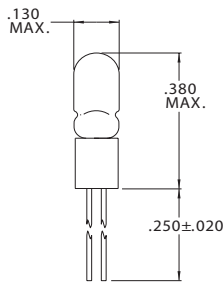

147 Central Avenue
 Hackensack, New Jersey 07601
 Tel: 201-489-8989 • Fax: 201-489-6911

CHICAGO MINIATURE LAMP, INC.
 WHERE INNOVATION COMES TO LIGHT

TL-3/4 Bi-Pin Base (.050") Lens End

Part Number	Design Voltage	Amps	Spot Characteristic	Life Hours	Filament Type
CM7909	5.0	.12	None	40,000	C-2R
CM7910	5.0	.06	None	25,000	C-2R

TL-1 Wire Terminal Lens End

Part Number	Design Voltage	Amps	Spot Characteristic	Life Hours	Filament Type
CM1284	1.5	.08	None	16,000	C-2R
CM1415	5.0	.12	None	40,000	C-2R
CM1283	5.0	.06	None	25,000	C-2R
CM1413	5.0	.08	None	25,000	C-2R

TL-1 Sub-Midget Flange Base Lens End

Part Number	Design Voltage	Amps	Spot Characteristic	Life Hours	Filament Type
CM8-1285	1.5	.08	None	16,000	C-2R
CM3905	5.0	.06	None	25,000	C-2R
CM3906	5.0	.08	None	16,000	C-2R
CM8-1418	5.0	.12	None	4,000	C-2R

TL-1 Bi-Pin Base (.050") Lens End

Part Number	Design Voltage	Amps	Spot Characteristic	Life Hours	Filament Type
CM7908	1.5	.08	None	16,000	C-2R
CM7905	5.0	.06	None	25,000	C-2R
CM7906	5.0	.08	None	16,000	C-2R
CM7907	5.0	.12	None	40,000	C-2R