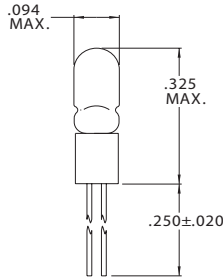

147 Central Avenue
 Hackensack, New Jersey 07601
 Tel: 201-489-8989 • Fax: 201-489-6911

CHICAGO MINIATURE LAMP, INC.
 WHERE INNOVATION COMES TO LIGHT

TL-3/4 Bi-Pin Base (.050") Lens End

Part Number	Design Voltage	Amps	Spot Characteristic	Life Hours	Filament Type
CM7909	5.0	.12	None	40,000	C-2R
CM7910	5.0	.06	None	25,000	C-2R

TL-1 Wire Terminal Lens End

Part Number	Design Voltage	Amps	Spot Characteristic	Life Hours	Filament Type
CM1284	1.5	.08	None	16,000	C-2R
CM1415	5.0	.12	None	40,000	C-2R
CM1283	5.0	.06	None	25,000	C-2R
CM1413	5.0	.08	None	25,000	C-2R

TL-1 Sub-Midget Flange Base Lens End

Part Number	Design Voltage	Amps	Spot Characteristic	Life Hours	Filament Type
CM8-1285	1.5	.08	None	16,000	C-2R
CM3905	5.0	.06	None	25,000	C-2R
CM3906	5.0	.08	None	16,000	C-2R
CM8-1418	5.0	.12	None	4,000	C-2R

TL-1 Bi-Pin Base (.050") Lens End

Part Number	Design Voltage	Amps	Spot Characteristic	Life Hours	Filament Type
CM7908	1.5	.08	None	16,000	C-2R
CM7905	5.0	.06	None	25,000	C-2R
CM7906	5.0	.08	None	16,000	C-2R
CM7907	5.0	.12	None	40,000	C-2R