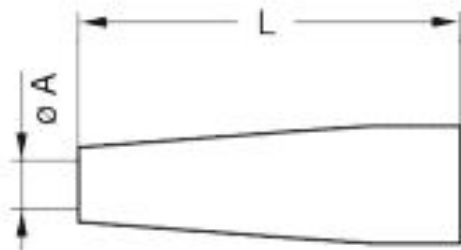

Download

[Request a quote](#)

[Catalog](#)

TECHNICAL DETAILS

Mechanics

Shell Style/Model	GMB*: Bend relief Green
Keying	2 keys (alpha=60, plug: male contacts, receptacle: female contacts)
Housing Material	Thermoplastic polyurethane elastomer(Desmopan 786)
Cable Fixing	∅ 2.5 - 2.8 mm
Variant	V : Green

Performance

Configuration
Insulator
Rated Current

Others

IP Rating: 0

DRAWINGS

Draws

Dimensions

	A	L
mm.	2.5	22
in.	0,10	0,87