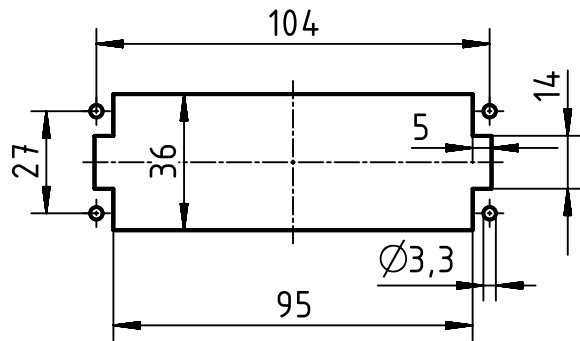

1 2 3 4 5 6

A
B
C
D

panel cut out (1:2)

	All Dimensions in mm Original Size DIN A4		Scale 1:1		Free size tol.		Ref.		
							Sub.		
	All rights reserved		Created by HOLLERT	Inspected by SCHMIDTM	Standardisation TIEMANNA	Date 2016-04-20	State Final Release		
	Department EL PD - DE		Title Han 64 EEE HMC-M-Crimp				Doc-Key / ECM-Nr. 100535688/UGD/001/C 500000103373		
HARTING Electric GmbH & Co. KG D-32339 Espelkamp			Type TB	Number 09 32 264 3001			Rev. C	Page 1/1	