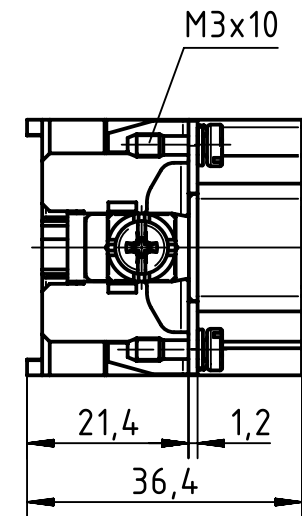

1 2 3 4 5 6

A
B
C
D

panel cut out (1:2)

	All Dimensions in mm Original Size DIN A4		Scale 1:1		Free size tol.		Ref.		
							Sub.		
	All rights reserved		Created by HOLLERT	Inspected by SCHMIDTM	Standardisation TIEMANNA	Date 2016-04-20	State Final Release		
	Department EL PD - DE		Title Han 64 EEE HMC-M-Crimp				Doc-Key / ECM-Nr. 100535688/UGD/001/C 500000103373		
HARTING Electric GmbH & Co. KG D-32339 Espelkamp			Type TB	Number 09 32 264 3001			Rev. C	Page 1/1	