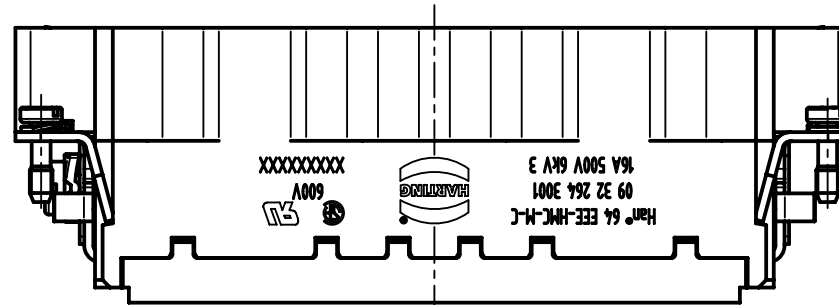

1 2 3 4 5 6

A
B
C
D

panel cut out (1:2)

	All Dimensions in mm Original Size DIN A4		Scale 1:1		Free size tol.		Ref.		
							Sub.		
	All rights reserved		Created by HOLLERT	Inspected by SCHMIDTM	Standardisation TIEMANNA	Date 2016-04-20	State Final Release		
	Department EL PD - DE		Title Han 64 EEE HMC-M-Crimp				Doc-Key / ECM-Nr. 100535688/UGD/001/C 500000103373		
HARTING Electric GmbH & Co. KG D-32339 Espelkamp			Type TB	Number 09 32 264 3001			Rev. C	Page 1/1	