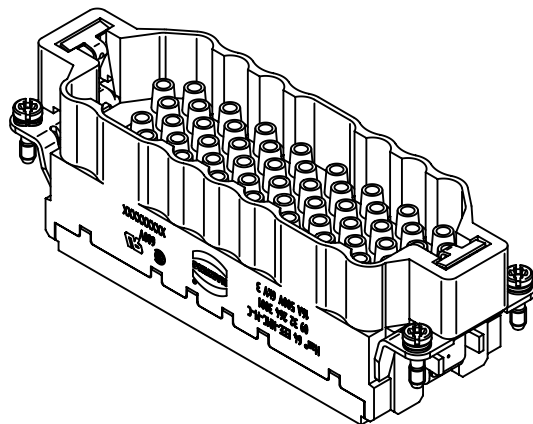

1 2 3 4 5 6

A
B
C
D

panel cut out (1:2)

	All Dimensions in mm Original Size DIN A4		Scale 1:1		Free size tol.		Ref.		
							Sub.		
	All rights reserved		Created by HOLLERT	Inspected by SCHMIDTM	Standardisation TIEMANNA	Date 2016-04-20	State Final Release		
	Department EL PD - DE		Title Han 64 EEE HMC-M-Crimp				Doc-Key / ECM-Nr. 100535688/UGD/001/C 500000103373		
HARTING Electric GmbH & Co. KG D-32339 Espelkamp			Type TB	Number 09 32 264 3001			Rev. C	Page 1/1	