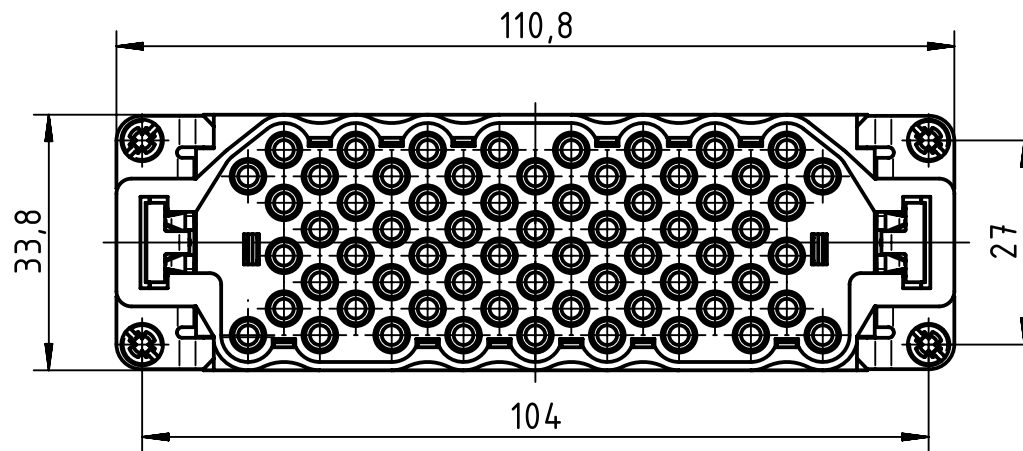

1 2 3 4 5 6

A
B
C
D

panel cut out (1:2)

	All Dimensions in mm Original Size DIN A4		Scale 1:1		Free size tol.		Ref.		
							Sub.		
	All rights reserved		Created by HOLLERT	Inspected by SCHMIDTM	Standardisation TIEMANNA	Date 2016-04-20	State Final Release		
	Department EL PD - DE		Title Han 64 EEE HMC-M-Crimp				Doc-Key / ECM-Nr. 100535688/UGD/001/C 500000103373		
HARTING Electric GmbH & Co. KG D-32339 Espelkamp			Type TB	Number 09 32 264 3001			Rev. C	Page 1/1	