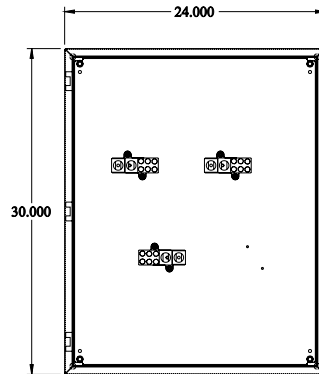

PART No. CN4SB603

for more information visit
www.hammfg.com

Data subject to change without notice

Isometric drawing Not to Scale

TOP VIEW

ISOMETRIC VIEW

INNER PANEL

BACK VIEW

LEFT SIDE VIEW

FRONT VIEW - COVER REMOVED

RIGHT SIDE VIEW

BOTTOM VIEW