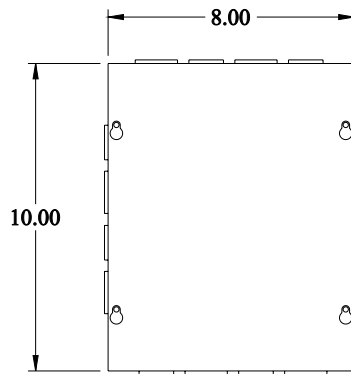

PART No. CSKO1084

for more information visit

www.hammfg.com

Data subject to change without notice

Isometric drawing Not to Scale

TOP VIEW

ISOMETRIC VIEW

SIDE VIEW

FRONT VIEW

SIDE VIEW

BOTTOM VIEW