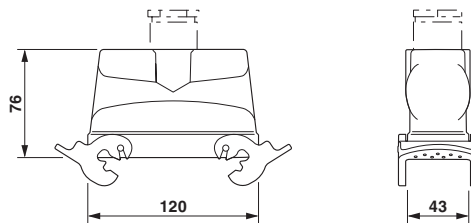

HEAVYCON B24 sleeve housing, with double locking latch, height: 72 mm, with 1 x Pg21 screw connection, straight cable outlet

Key commercial data

Packing unit	1 PCE
Custom tariff number	85389099
Country of origin	Germany

Technical data

Product type	Housing with locking latch
Type of locking	With double locking latch
Design	B24
Height	76 mm
Direction of the cable outlet	Straight
Housing type	Sleeve housings
Protective cover integrated	No
Cable gland integrated	Yes
Housing material	Aluminum die-cast
Number of cable outlets	1

ETIM

ETIM 3.0	EC000437
ETIM 4.0	EC000437
ETIM 5.0	EC000437

UNSPSC

UNSPSC 6.01	31261502
UNSPSC 7.0901	31261502
UNSPSC 11	31261502
UNSPSC 12.01	31261502
UNSPSC 13.2	31261502

Drawings

Dimensioned drawing

Dimensional drawing