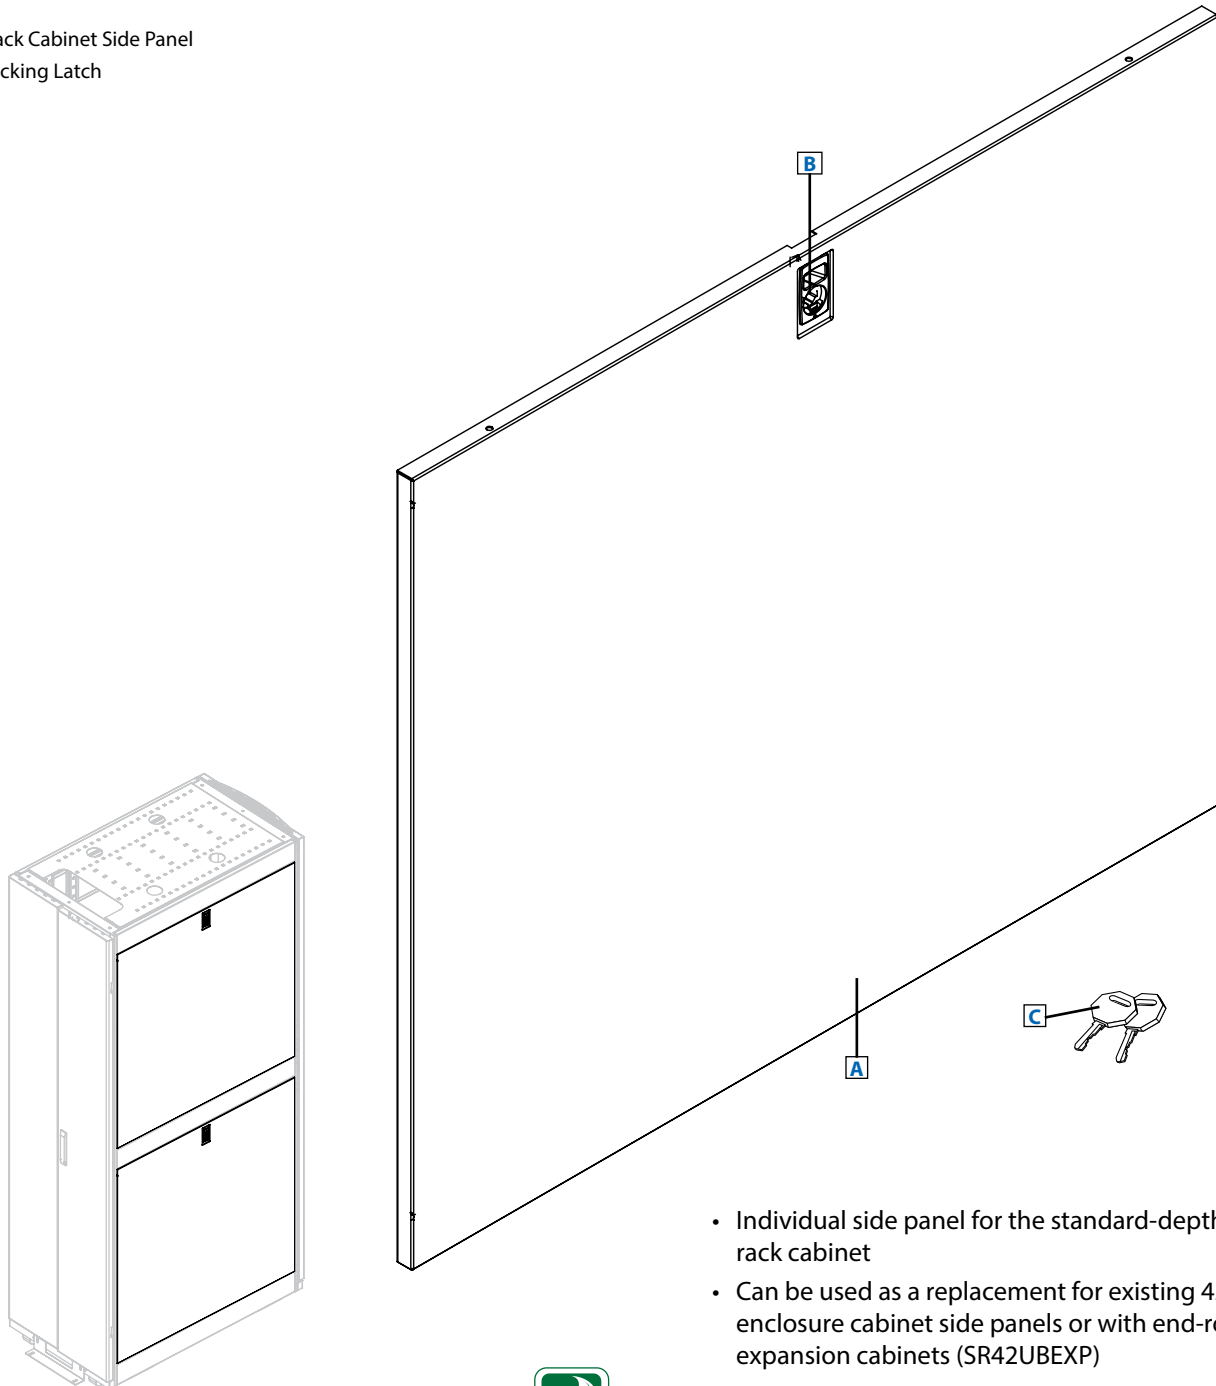

MODEL:

SR42SIDE

42U SmartRack® Side Panel with Key Locking Latch

- A** 42U Rack Cabinet Side Panel
- B** Key Locking Latch
- C** Keys

- Individual side panel for the standard-depth SR42UB rack cabinet
- Can be used as a replacement for existing 42U enclosure cabinet side panels or with end-row expansion cabinets (SR42UBEXP)

SEE NEXT PAGE FOR DETAILED UNIT MEASUREMENTS

Specifications

Model	SR42SIDE
Unit Dimensions (H x W x D)	32.7 x 38 x 0.75 in. / 830 x 966 x 19 mm
Shipping Dimensions (H x W x D)	2 x 33.5 x 38.5 in. / 51 x 851 x 978 mm
Unit Weight	19.5 lb. / 8.85 kg
Shipping Weight	23 lb. / 10.43 kg
Standards	Tested to RoHS and GOST