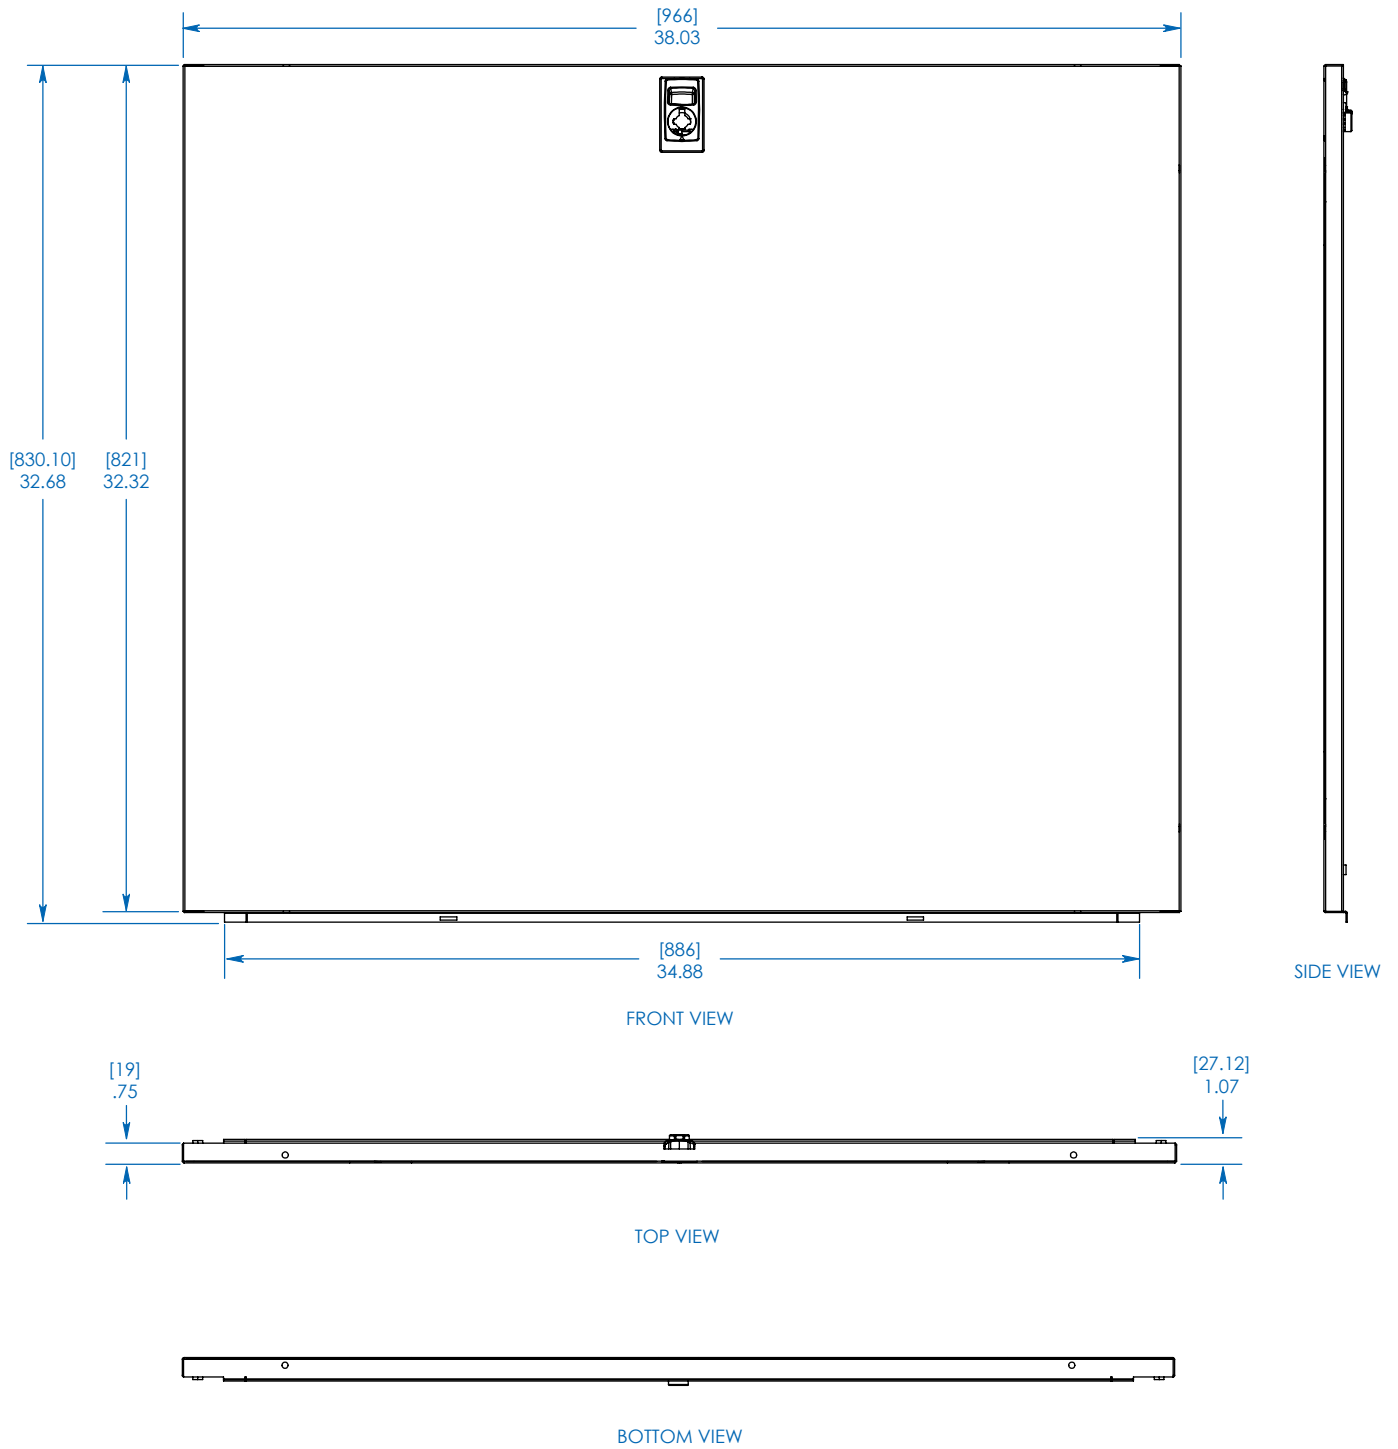

MODEL:

SR42SIDE

42U SmartRack® Side Panel with Key Locking Latch

- A** 42U Rack Cabinet Side Panel
- B** Key Locking Latch
- C** Keys

- Individual side panel for the standard-depth SR42UB rack cabinet
- Can be used as a replacement for existing 42U enclosure cabinet side panels or with end-row expansion cabinets (SR42UBEXP)

SEE NEXT PAGE FOR DETAILED UNIT MEASUREMENTS

Specifications

Model	SR42SIDE
Unit Dimensions (H x W x D)	32.7 x 38 x 0.75 in. / 830 x 966 x 19 mm
Shipping Dimensions (H x W x D)	2 x 33.5 x 38.5 in. / 51 x 851 x 978 mm
Unit Weight	19.5 lb. / 8.85 kg
Shipping Weight	23 lb. / 10.43 kg
Standards	Tested to RoHS and GOST

Tripp Lite has a policy of continuous improvement. Specifications are subject to change without notice.

1111 W. 35th Street
Chicago, IL 60609 USA
773.869.1234
www.tripplite.com

Dimensions: [mm] INCHES

Tripp Lite has a policy of continuous improvement. Specifications are subject to change without notice.