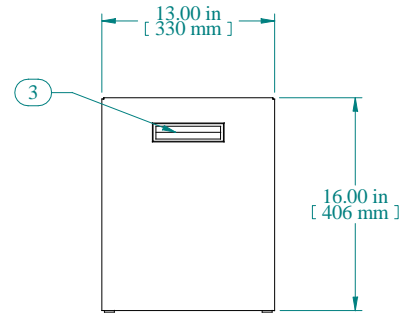

SECTION A-A

L.S. VIEW

TOP VIEW

FRONT VIEW

R.S. VIEW

BOTTOM VIEW

Item Number	Title	Quantity
1	RCBS - BOTTOM	1
2	RCBS - TOP & SIDES	1
3	BLACK PLASTIC HANDLE	2
4	PLUG BUMPER	4

PART NUMBERS

Data subject to change without notice. Isometric drawing not to scale.

**HAMMOND
MANUFACTURING™**

www.hammondmfg.com

PART NO. RCBS1901413