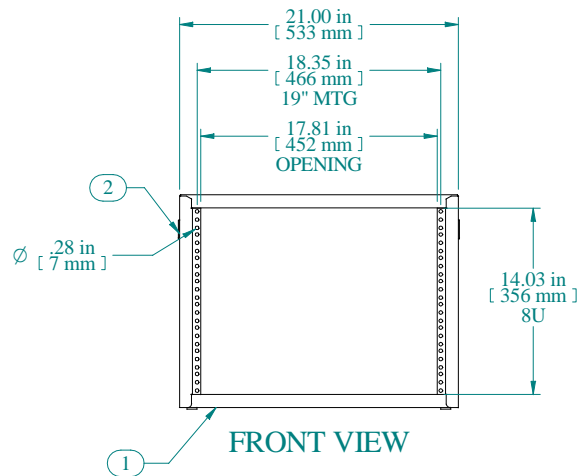

SECTION A-A

L.S. VIEW

TOP VIEW

FRONT VIEW

R.S. VIEW

BOTTOM VIEW

Item Number	Title	Quantity
1	RCBS - BOTTOM	1
2	RCBS - TOP & SIDES	1
3	BLACK PLASTIC HANDLE	2
4	PLUG BUMPER	4

PART NUMBERS

Data subject to change without notice. Isometric drawing not to scale.

**HAMMOND
MANUFACTURING™**

www.hammondmfg.com

PART NO. RCBS1901413