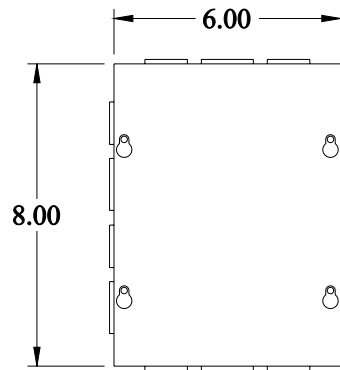

PART No. CSKO863

for more information visit
www.hammfg.com

Data subject to change without notice

Isometric drawing Not to Scale

TOP VIEW

ISOMETRIC VIEW

SIDE VIEW

FRONT VIEW

SIDE VIEW

BOTTOM VIEW