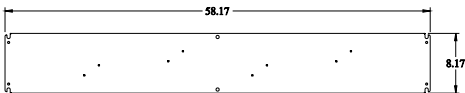

PART No. CN4ST5404

for more information visit
www.hammfg.com
Data subject to change without notice
Isometric drawing Not to Scale

TOP VIEW

ISOMETRIC VIEW

BACK VIEW

LEFT SIDE VIEW

FRONT VIEW - COVER REMOVED

RIGHT SIDE VIEW

INNER PANEL

BOTTOM VIEW