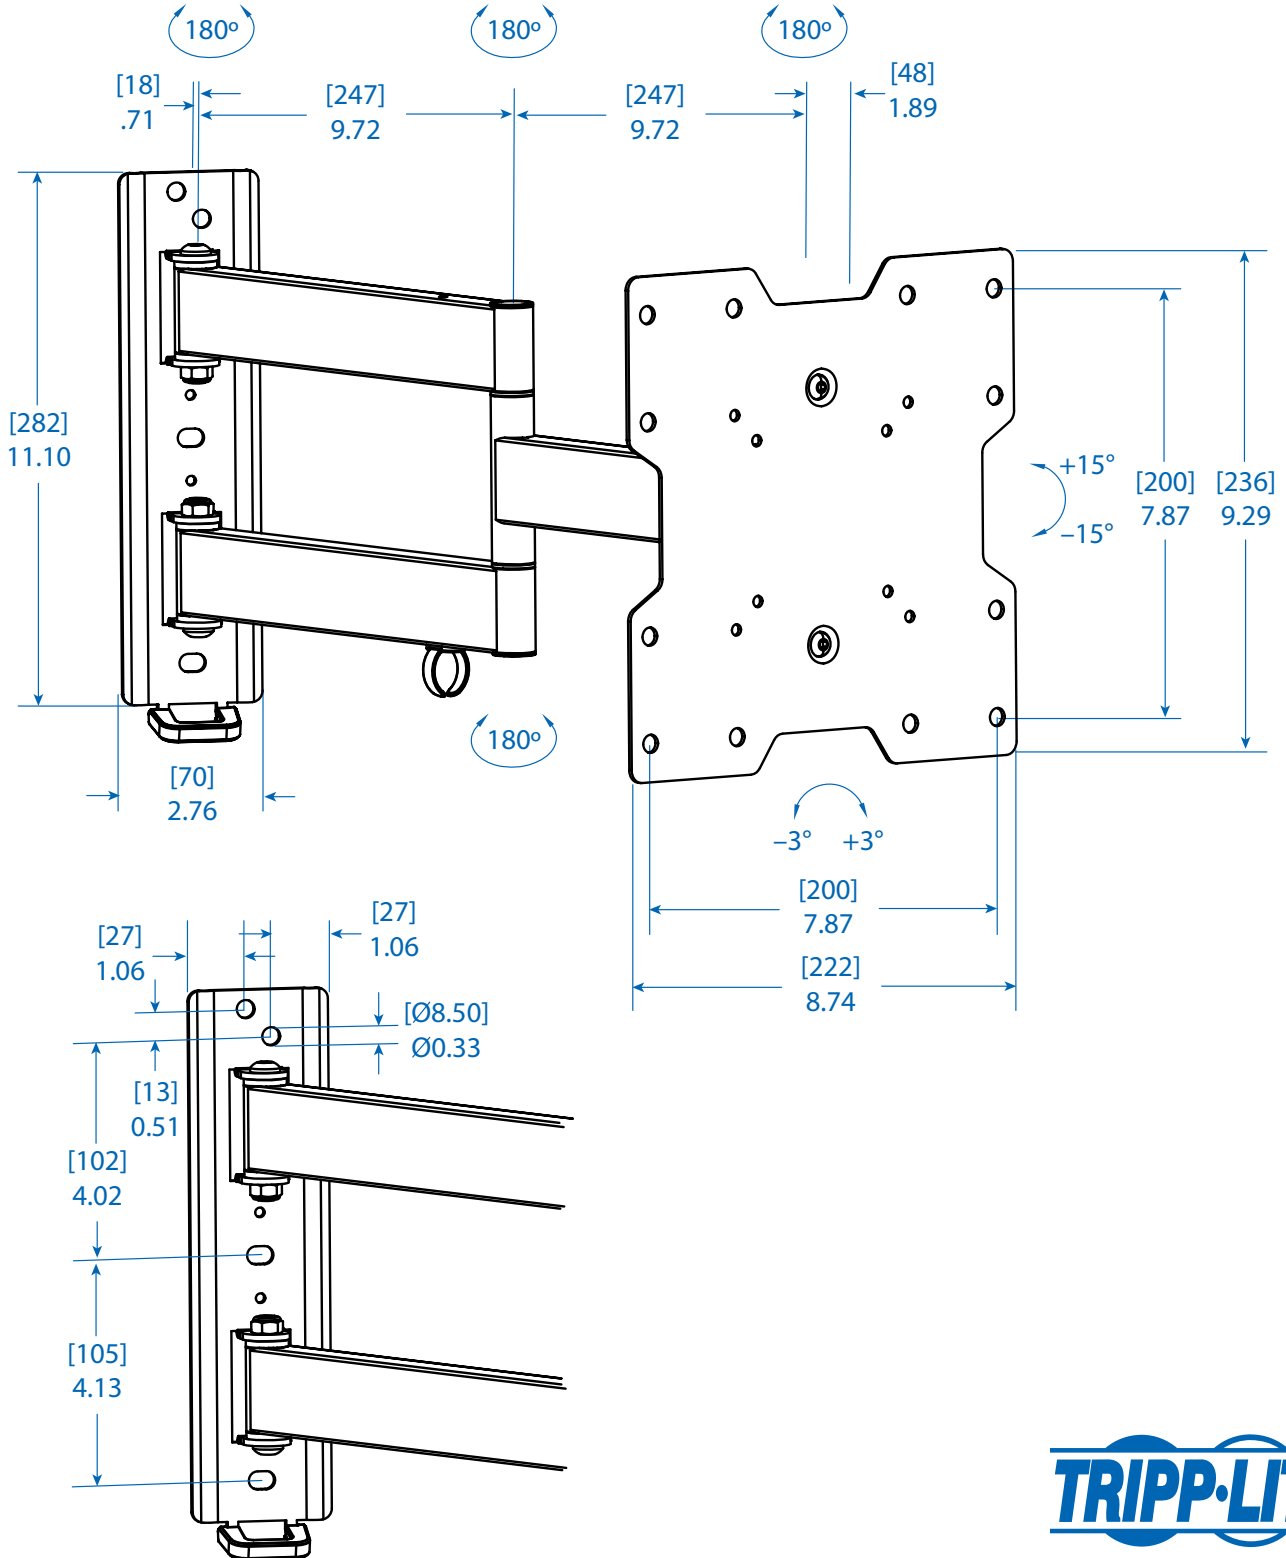

MODEL:

DWM1742MA

Swivel/Tilt Wall Mount with Arms for 17" to 42" Displays

Dimensions: [mm] INCHES

Tripp Lite has a policy of continuous improvement. Specifications are subject to change without notice.

1111 W. 35th Street
Chicago, IL 60609 USA
773.869.1234
www.tripplite.com